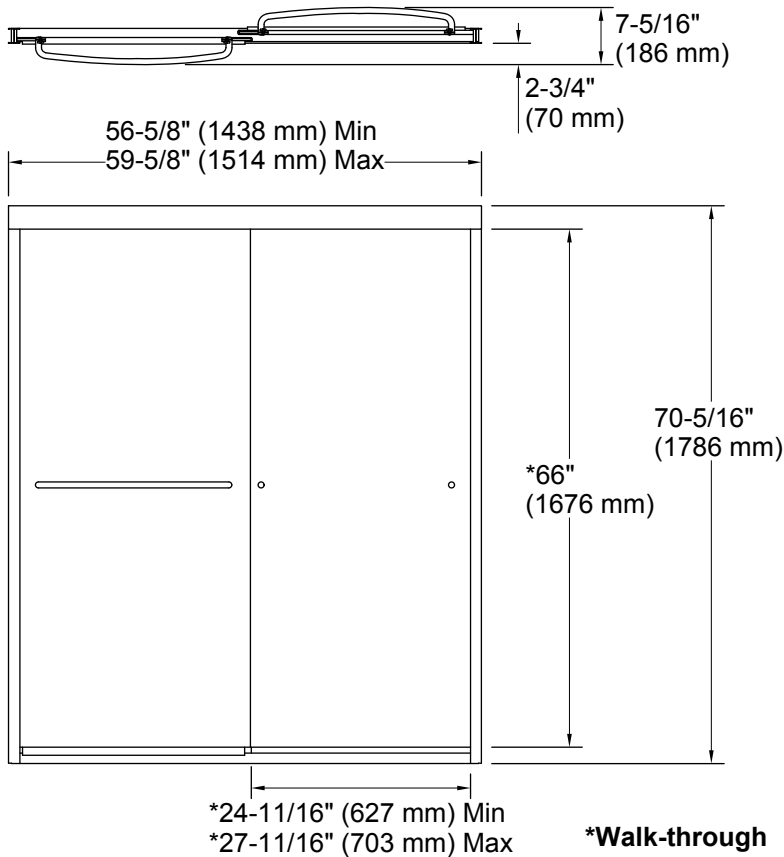

Installation

- Not for use in hospitality.

Recommended Products/Accessories

- K-9489 60" x 36" Shower Base
- K-9496 60" x 36" Shower Base
- K-9568 60" x 34" Shower Base

Included Components

- Additional Components:
Hardware kit

	SHP	
--	-----	--

	MX	
--	----	--

	ABV	
--	-----	--

Available Glass Options

Code	Description
------	-------------

L	Crystal Clear
---	---------------

Technical Information

All product dimensions are nominal.

Installation type:	For shower base installation
Opening style:	Sliding/Bypass
Opening Width - Min:	56-5/8" (1438 mm)
Opening Width - Max:	59-5/8" (1514 mm)
Walk-through - Min:	24-11/16" (627 mm)
Walk-through - Max:	27-11/16" (703 mm)
Glass thickness:	1/4" (6 mm)
Glass coating:	CleanCoat®

Notes

Install this product according to the installation guide.

The vertical opening should be a minimum of 72-1/16" (1830 mm) to allow for installation clearance.