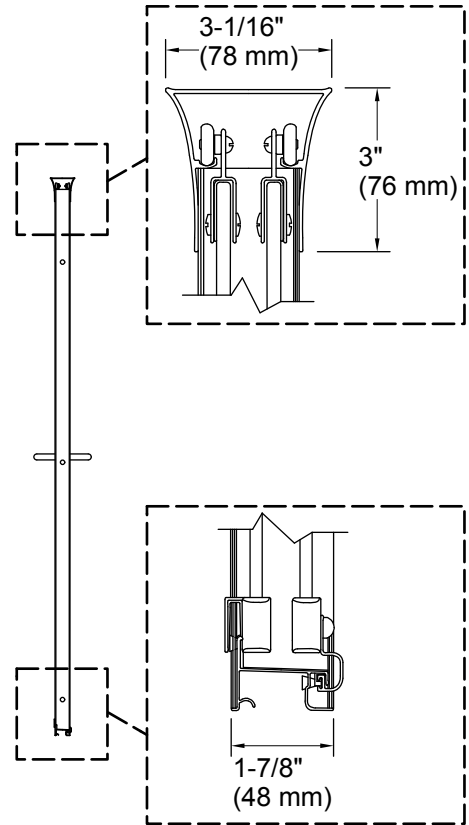

Installation

- Not for use in hospitality.

Recommended Products/Accessories

- K-9489 60" x 36" Shower Base
- K-9496 60" x 36" Shower Base
- K-9568 60" x 34" Shower Base

Included Components

- Additional Components:
Hardware kit

	SHP	
--	-----	--

	MX	
--	----	--

	ABV	
--	-----	--

Available Glass Options

Code	Description
------	-------------

L	Crystal Clear
---	---------------

Technical Information

All product dimensions are nominal.

Installation type:	For shower base installation
Opening style:	Sliding/Bypass
Opening Width - Min:	56-5/8" (1438 mm)
Opening Width - Max:	59-5/8" (1514 mm)
Walk-through - Min:	24-11/16" (627 mm)
Walk-through - Max:	27-11/16" (703 mm)
Glass thickness:	1/4" (6 mm)
Glass coating:	CleanCoat®

Notes

Install this product according to the installation guide.

The vertical opening should be a minimum of 72-1/16" (1830 mm) to allow for installation clearance.