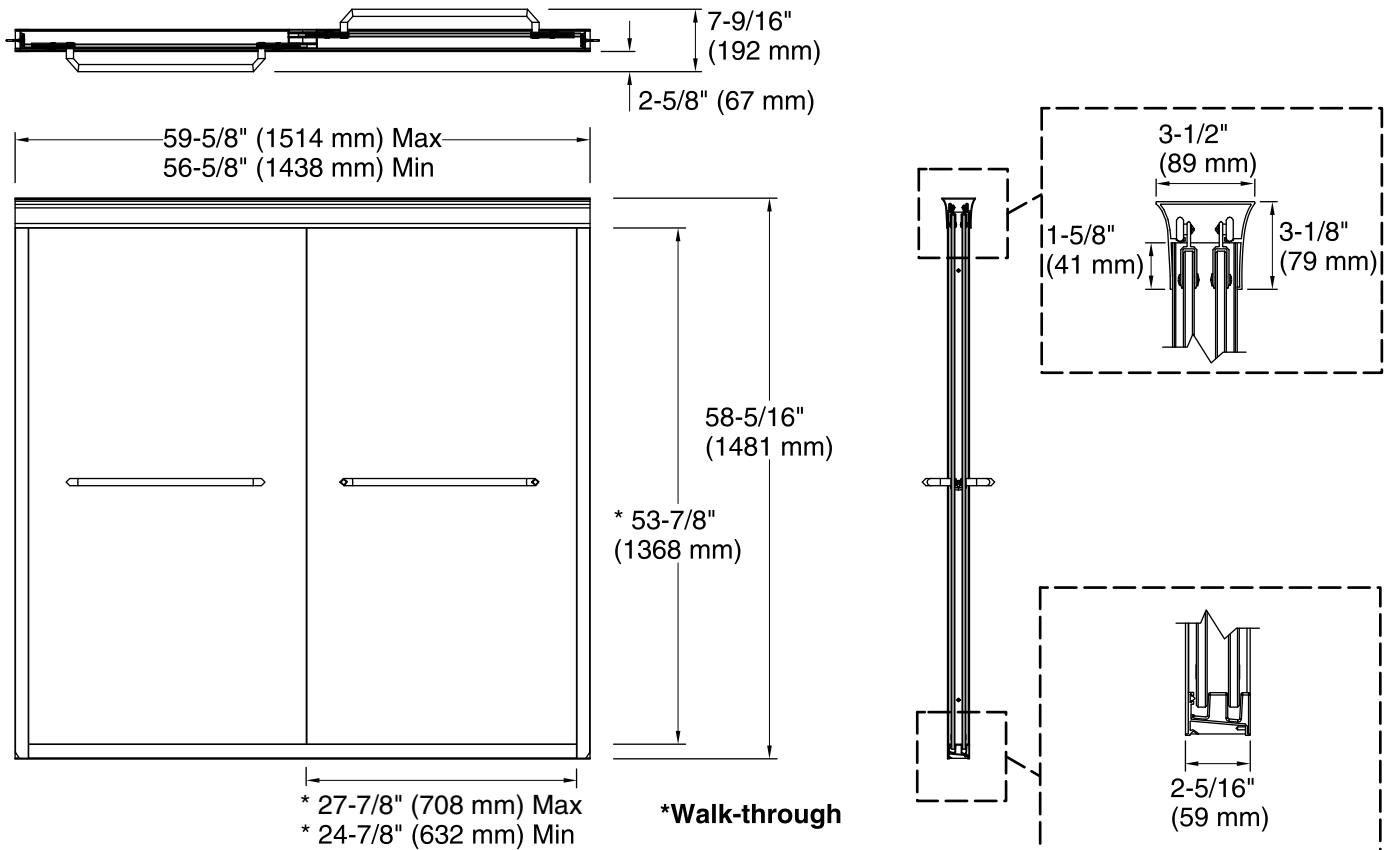

### Technical Information

All product dimensions are nominal.

Installation type:	For bath installation
Opening style:	Sliding/Bypass
Opening Width - Min:	56-5/8" (1438 mm)
Opening Width - Max:	59-5/8" (1514 mm)
Walk-through - Min:	24-7/8" (632 mm)
Walk-through - Max:	27-7/8" (708 mm)
Glass thickness:	3/8" (10 mm)
Glass coating:	CleanCoat®

### Notes

Install this product according to the installation guide.

The vertical opening should be a minimum of 60-1/16" (1526 mm) to allow for installation clearance.