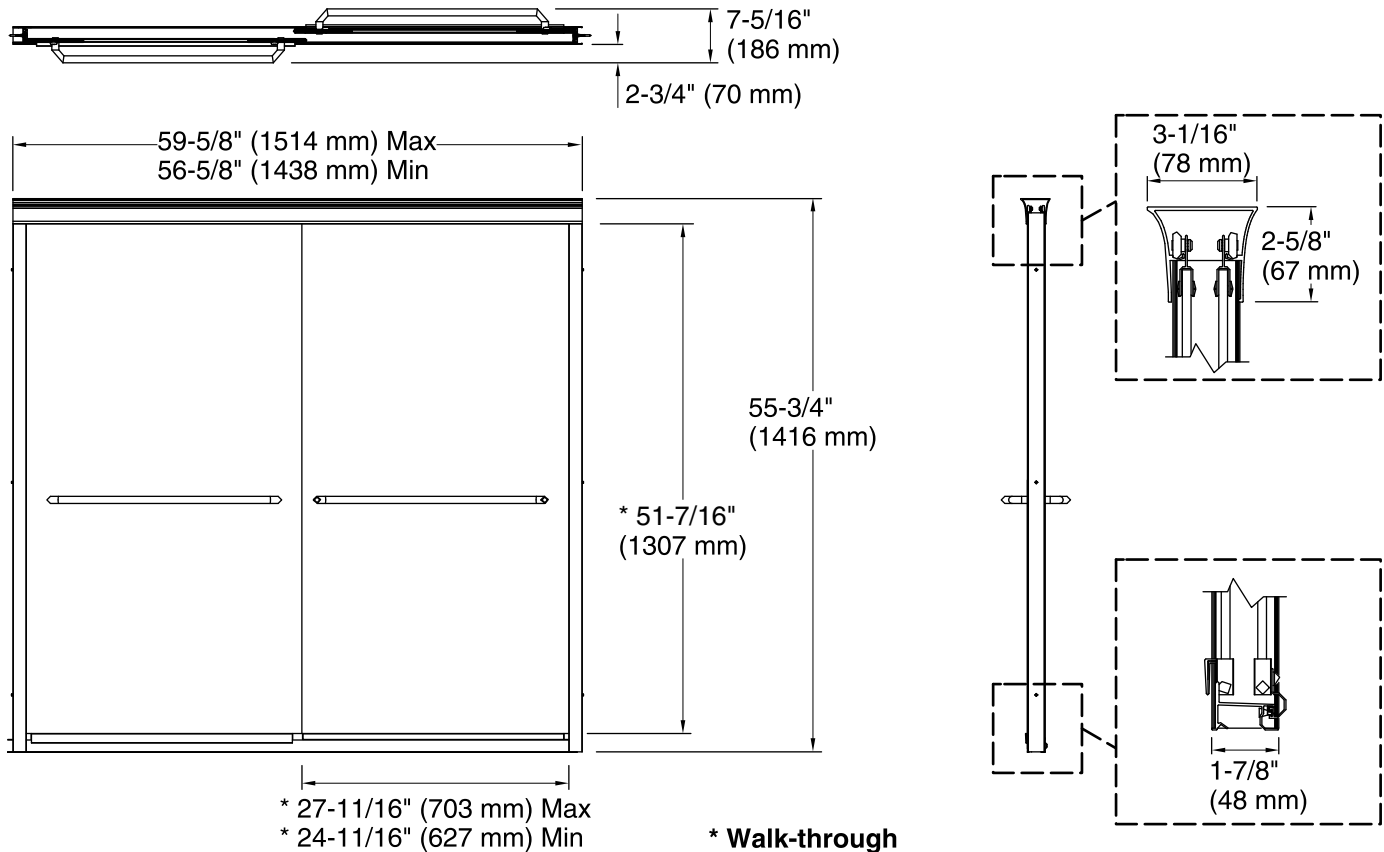

L	Crystal Clear
---	---------------

Technical Information

All product dimensions are nominal.

Installation type:	For bath installation
Opening style:	Sliding/Bypass
Opening Width - Min:	56-5/8" (1438 mm)
Opening Width - Max:	59-5/8" (1514 mm)
Walk-through - Min:	24-11/16" (627 mm)
Walk-through - Max:	27-11/16" (703 mm)
Glass thickness:	1/4" (6 mm)
Glass coating:	CleanCoat®

Notes

Install this product according to the installation guide.

The vertical opening should be a minimum of 57-1/2" (1461 mm) to allow for installation clearance.