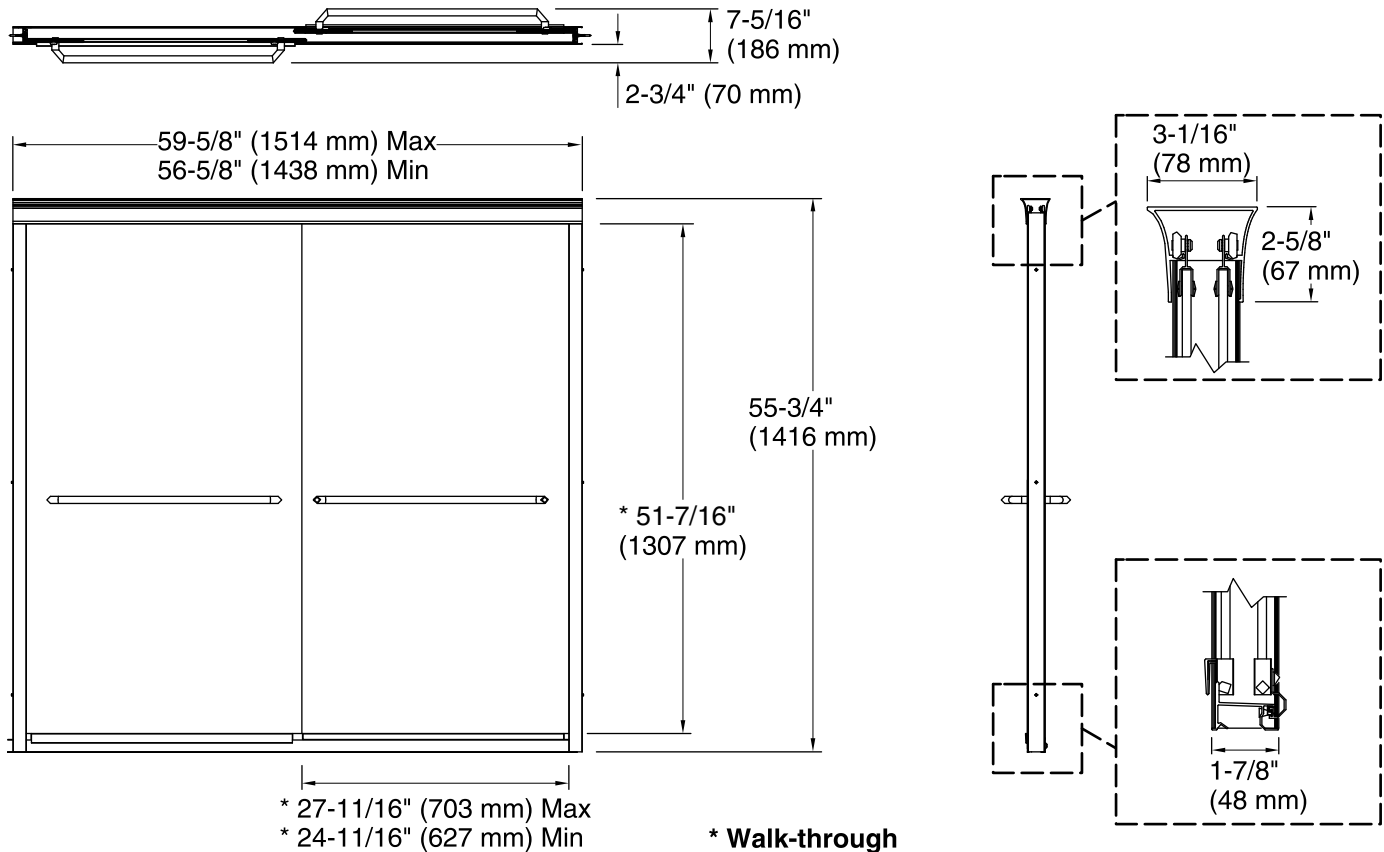

### Available Glass Options

Code	Description
------	-------------

G54	Falling Lines
-----	---------------

### Technical Information

All product dimensions are nominal.

Installation type:	For bath installation
Opening style:	Sliding/Bypass
Opening Width - Min:	56-5/8" (1438 mm)
Opening Width - Max:	59-5/8" (1514 mm)
Walk-through - Min:	24-11/16" (627 mm)
Walk-through - Max:	27-11/16" (703 mm)
Glass thickness:	1/4" (6 mm)
Glass coating:	CleanCoat®

### Notes

Install this product according to the installation guide.

The vertical opening should be a minimum of 57-1/2" (1461 mm) to allow for installation clearance.