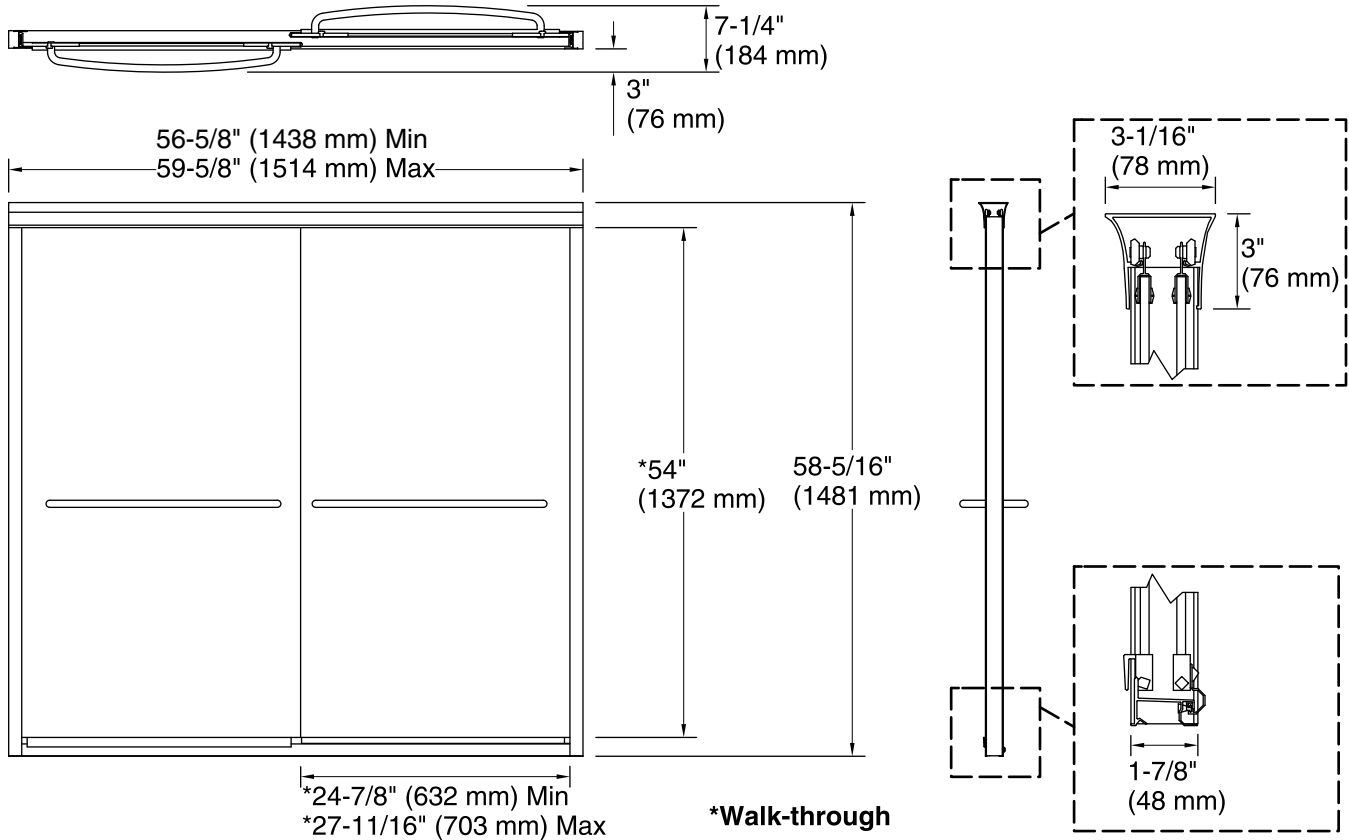

Code	Description
------	-------------

L Crystal Clear

Technical Information

All product dimensions are nominal.

Installation type:	For bath installation
Opening style:	Sliding/Bypass
Opening Width - Min:	56-5/8" (1438 mm)
Opening Width - Max:	59-5/8" (1514 mm)
Walk-through - Min:	24-7/8" (632 mm)
Walk-through - Max:	27-11/16" (703 mm)
Glass thickness:	1/4" (6 mm)
Glass coating:	CleanCoat®

Notes

Install this product according to the installation guide.

The vertical opening should be a minimum of 60-1/16" (1526 mm) to allow for installation clearance.