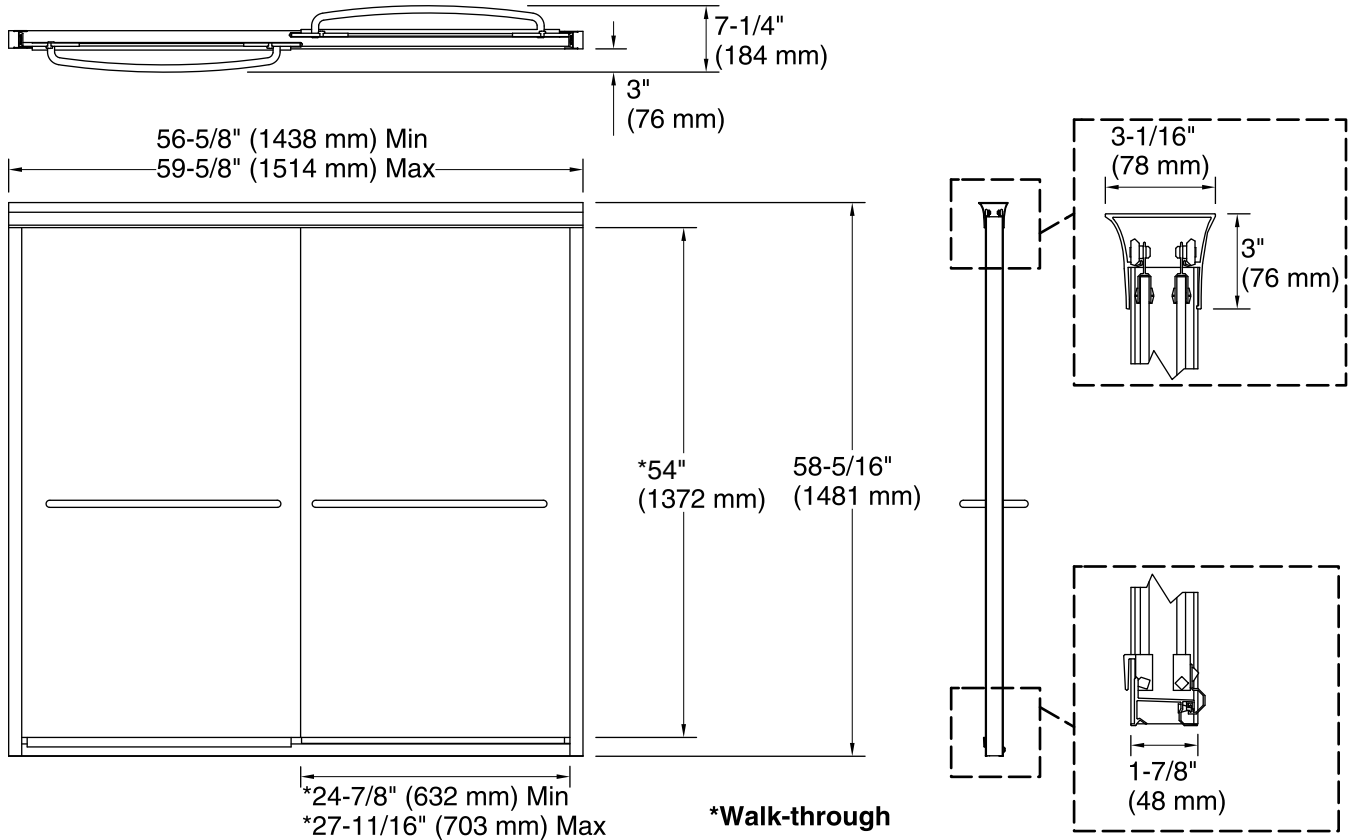

Technology

- Frameless, 1/4-inch-thick tempered glass with Falling Lines pattern.
- Continuous door panel guide mechanism for smooth, quiet sliding action.
- Gently curved inside and outside towel bars.
- CleanCoat® nanotechnology helps prevent bacteria, mildew and water stains on your glass, making it easy to clean and looking new.
- Out-of-plumb adjustability for easy installation.

G54	Falling Lines
-----	---------------

Technical Information

All product dimensions are nominal.

Installation type:	For bath installation
Opening style:	Sliding/Bypass
Opening Width - Min:	56-5/8" (1438 mm)
Opening Width - Max:	59-5/8" (1514 mm)
Walk-through - Min:	24-7/8" (632 mm)
Walk-through - Max:	27-11/16" (703 mm)
Glass thickness:	1/4" (6 mm)
Glass coating:	CleanCoat®

Notes

Install this product according to the installation guide.

The vertical opening should be a minimum of 60-1/16" (1526 mm) to allow for installation clearance.