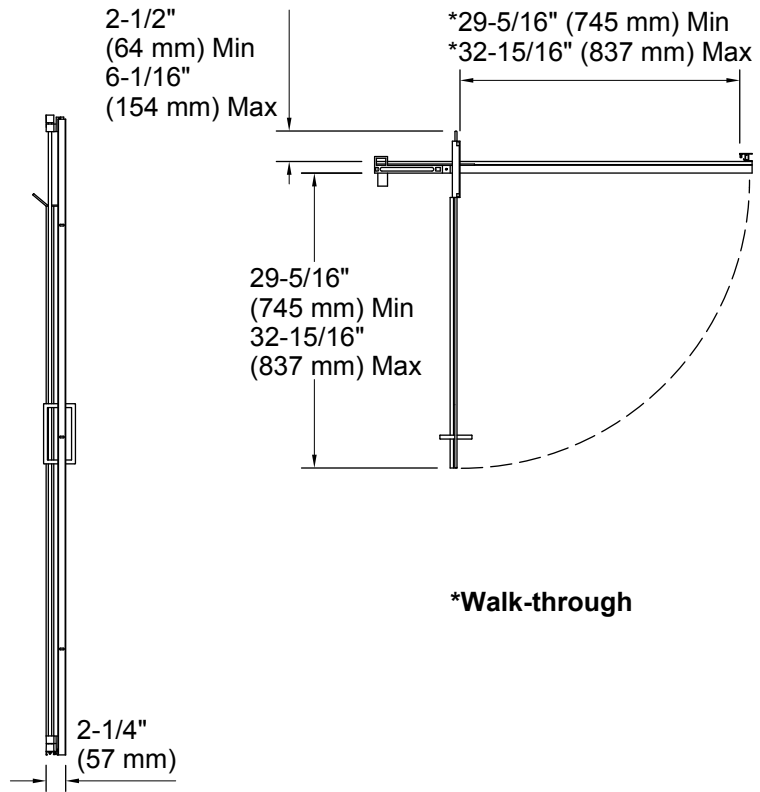

### Technical Information

All product dimensions are nominal.

- Installation type: For shower base installation
- Opening style: Pivot
- Opening Width - Min: 39" (991 mm)
- Opening Width - Max: 42" (1067 mm)
- Walk-through - Min: 29-5/16" (745 mm)
- Walk-through - Max: 32-15/16" (837 mm)
- Glass thickness: 1/4" (6 mm)
- Glass coating: CleanCoat®

### Notes

- Measure your actual product for roughing-in details.
- The vertical opening should be a minimum of 73-1/2" (1867 mm) to allow for installation clearance.