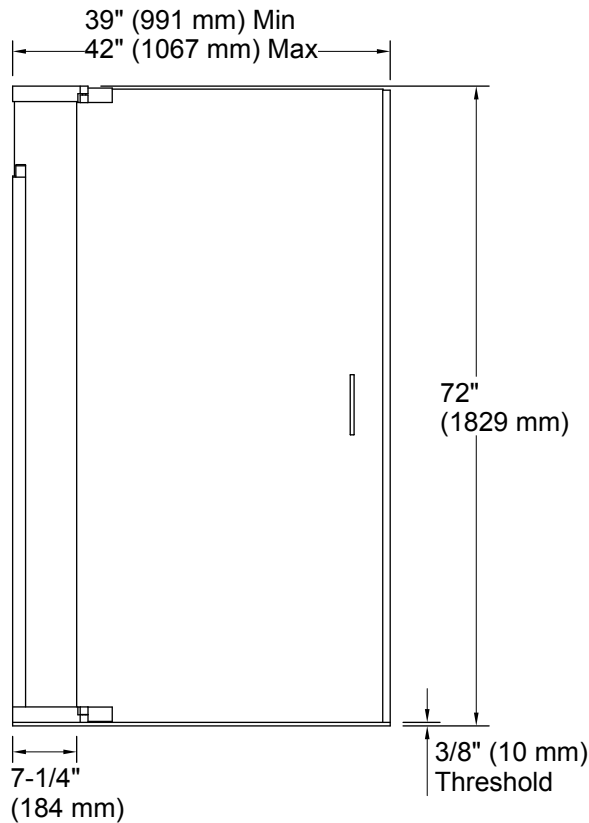

### Technical Information

All product dimensions are nominal.

- Installation type: For shower base installation
- Opening style: Pivot
- Opening Width - Min: 39" (991 mm)
- Opening Width - Max: 42" (1067 mm)
- Walk-through - Min: 29-5/16" (745 mm)
- Walk-through - Max: 32-15/16" (837 mm)
- Glass thickness: 1/4" (6 mm)
- Glass coating: CleanCoat®

### Notes

- Measure your actual product for roughing-in details.
- The vertical opening should be a minimum of 73-1/2" (1867 mm) to allow for installation clearance.