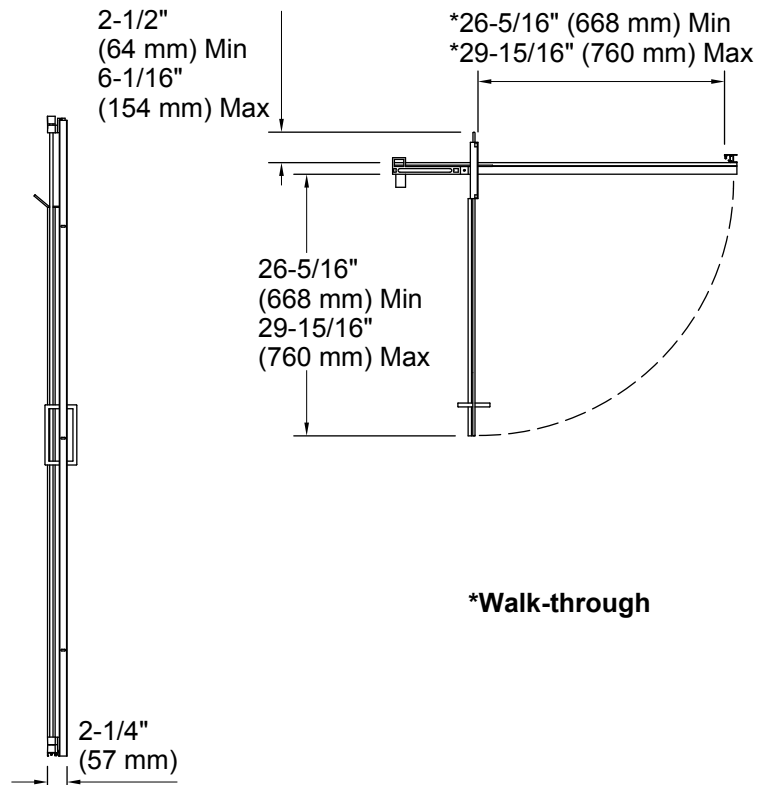

	BN	
--	----	--

Available Glass Options

Code	Description
------	-------------

L	Crystal Clear
---	---------------

Technical Information

All product dimensions are nominal.

Installation type: For shower base installation

Opening style: Pivot

Opening Width - Min: 36" (914 mm)

Opening Width - Max: 39" (991 mm)

Walk-through - Min: 26-5/16" (668 mm)

Walk-through - Max: 29-15/16" (760 mm)

Glass thickness: 1/4" (6 mm)

Glass coating: CleanCoat®

Notes

Measure your actual product for roughing-in details.

The vertical opening should be a minimum of 73-1/2" (1867 mm) to allow for installation clearance.