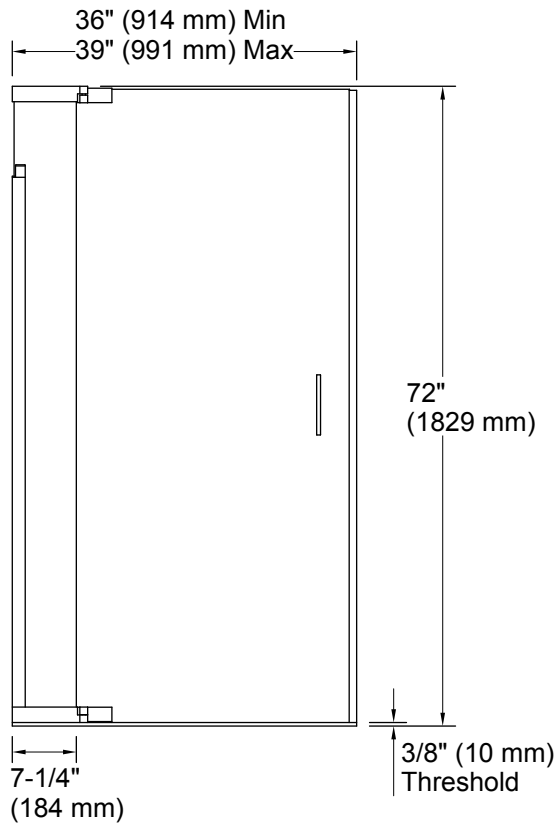

	BN	
--	----	--

Available Glass Options

Code	Description
------	-------------

L	Crystal Clear
---	---------------

Technical Information

All product dimensions are nominal.

Installation type: For shower base installation

Opening style: Pivot

Opening Width - Min: 36" (914 mm)

Opening Width - Max: 39" (991 mm)

Walk-through - Min: 26-5/16" (668 mm)

Walk-through - Max: 29-15/16" (760 mm)

Glass thickness: 1/4" (6 mm)

Glass coating: CleanCoat®

Notes

Measure your actual product for roughing-in details.

The vertical opening should be a minimum of 73-1/2" (1867 mm) to allow for installation clearance.