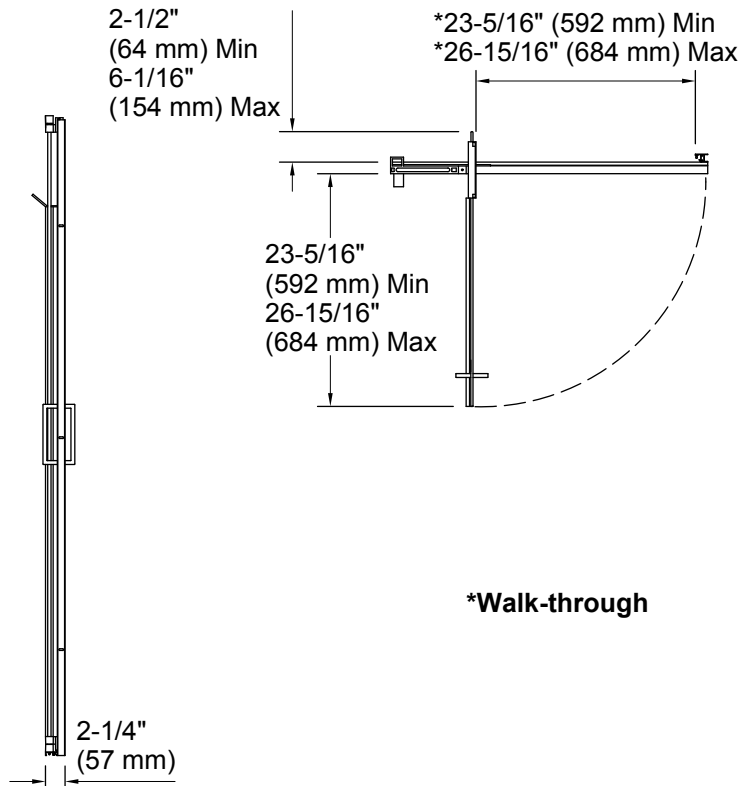

Technology

- Frameless, 1/4-inch-thick Crystal Clear tempered glass.
- Solid-brass door handle provides durability and luxury.
- Integrated accessories offer storage for personal items.
- CleanCoat® nanotechnology helps prevent bacteria, mildew and water stains on your glass, making it easy to clean and looking new.
- Out-of-plumb adjustability for easy installation.
- Can be installed to open to the left or right.
- Coordinates with other products in the Purist collection.

	BN	
--	----	--

Available Glass Options

Code	Description
------	-------------

L	Crystal Clear
---	---------------

Technical Information

All product dimensions are nominal.

Installation type: For shower base installation

Opening style: Pivot

Opening Width - Min: 33" (838 mm)

Opening Width - Max: 36" (914 mm)

Walk-through - Min: 23-5/16" (592 mm)

Walk-through - Max: 26-15/16" (684 mm)

Glass thickness: 1/4" (6 mm)

Glass coating: CleanCoat®

Notes

Measure your actual product for roughing-in details.

The vertical opening should be a minimum of 73-1/2" (1867 mm) to allow for installation clearance.