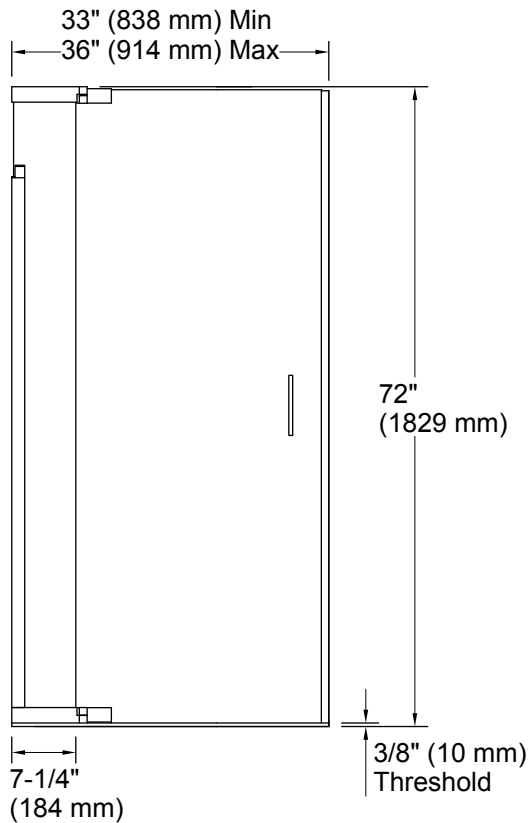

	BN	
--	----	--

Available Glass Options

Code	Description
------	-------------

L	Crystal Clear
---	---------------

Technical Information

All product dimensions are nominal.

Installation type: For shower base installation

Opening style: Pivot

Opening Width - Min: 33" (838 mm)

Opening Width - Max: 36" (914 mm)

Walk-through - Min: 23-5/16" (592 mm)

Walk-through - Max: 26-15/16" (684 mm)

Glass thickness: 1/4" (6 mm)

Glass coating: CleanCoat®

Notes

Measure your actual product for roughing-in details.

The vertical opening should be a minimum of 73-1/2" (1867 mm) to allow for installation clearance.