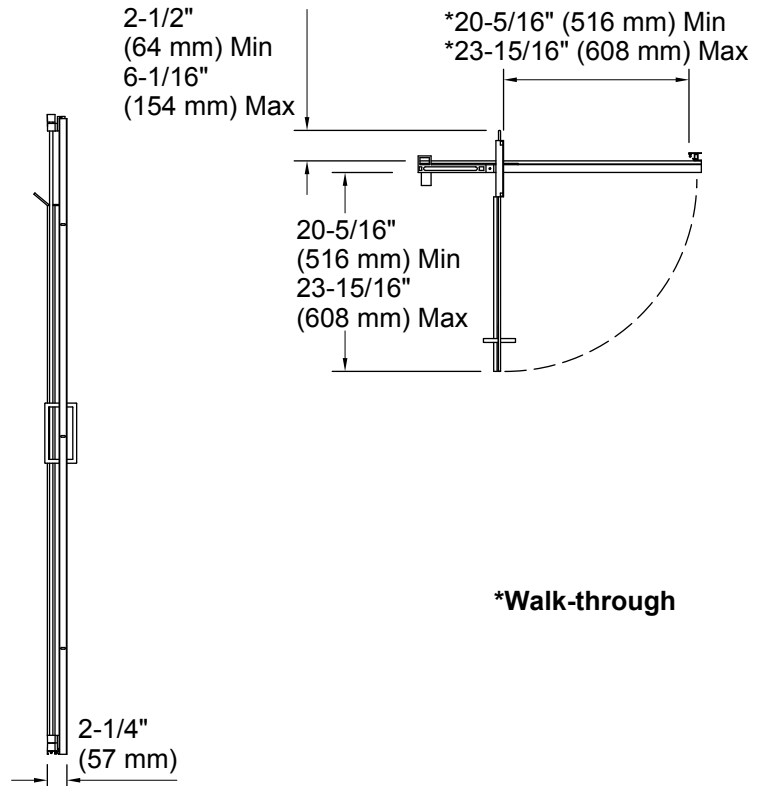

Technology

- Frameless, 1/4-inch-thick Crystal Clear tempered glass.
- Solid-brass door handle provides durability and luxury.
- Integrated accessories offer storage for personal items.
- CleanCoat® nanotechnology helps prevent bacteria, mildew and water stains on your glass, making it easy to clean and looking new.
- Out-of-plumb adjustability for easy installation.
- Can be installed to open to the left or right.
- Coordinates with other products in the Purist collection.

	BN	
--	----	--

Available Glass Options

Code	Description
------	-------------

L	Crystal Clear
---	---------------

***Walk-through**

Technical Information

All product dimensions are nominal.

Installation type: For shower base installation

Opening style: Pivot

Opening Width - Min: 30" (762 mm)

Opening Width - Max: 33" (838 mm)

Walk-through - Min: 20-5/16" (516 mm)

Walk-through - Max: 23-15/16" (608 mm)

Glass thickness: 1/4" (6 mm)

Glass coating: CleanCoat®

Notes

Install this product according to the installation guide.

The vertical opening should be a minimum of 73-1/2" (1867 mm) to allow for installation clearance.