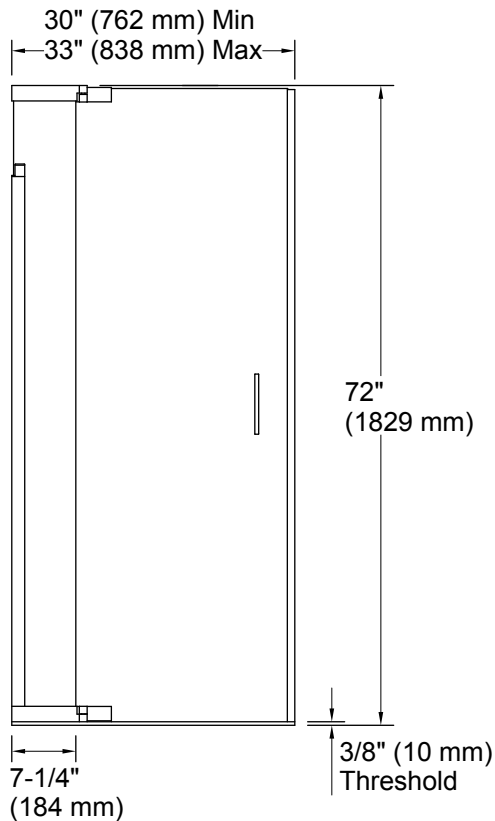

	BN	
--	----	--

Available Glass Options

Code	Description
------	-------------

L	Crystal Clear
---	---------------

***Walk-through**

Technical Information

All product dimensions are nominal.

Installation type: For shower base installation

Opening style: Pivot

Opening Width - Min: 30" (762 mm)

Opening Width - Max: 33" (838 mm)

Walk-through - Min: 20-5/16" (516 mm)

Walk-through - Max: 23-15/16" (608 mm)

Glass thickness: 1/4" (6 mm)

Glass coating: CleanCoat®

Notes

Install this product according to the installation guide.

The vertical opening should be a minimum of 73-1/2" (1867 mm) to allow for installation clearance.