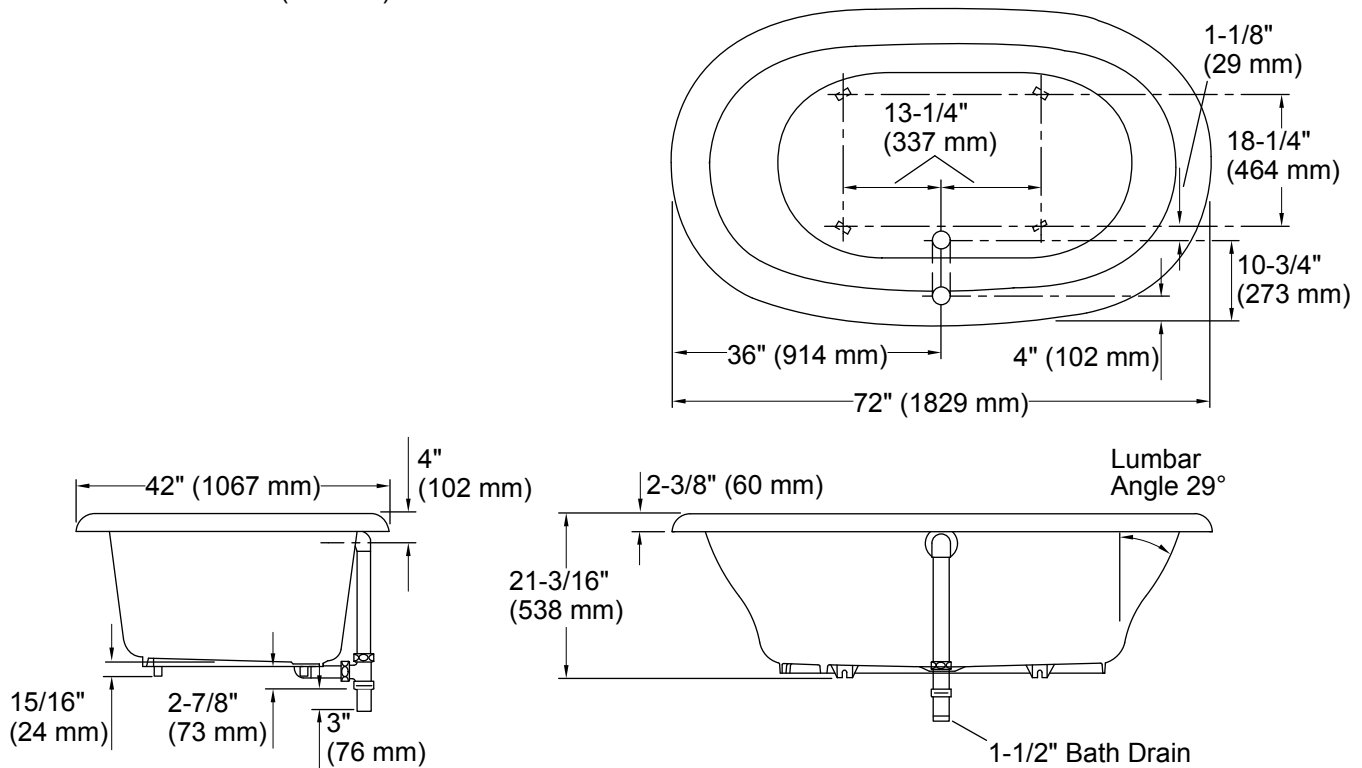

No change in measurements if connected with drain illustrated. (K-7159)

Technical Information

All product dimensions are nominal.

Installation:	Drop-in, Freestanding
Drain location:	Center
Basin area, bottom:	44" x 24" (1118 mm x 610 mm)
Basin area, top:	60" x 32" (1524 mm x 813 mm)
Weight:	485 lbs (220 kg)
Minimum floor load:	57 lbs/ft ² (278.3 kg/m ²)
Water depth:	15" (381 mm)
Water capacity:	82 gal (310.4 L)
Template:	Drop-in, 106594-7, required, included

Notes

Measure your actual product for rough-in details. Install this product according to the installation instructions. The hot water supply should be 70% of the capacity of the bath or greater. Installations will vary.