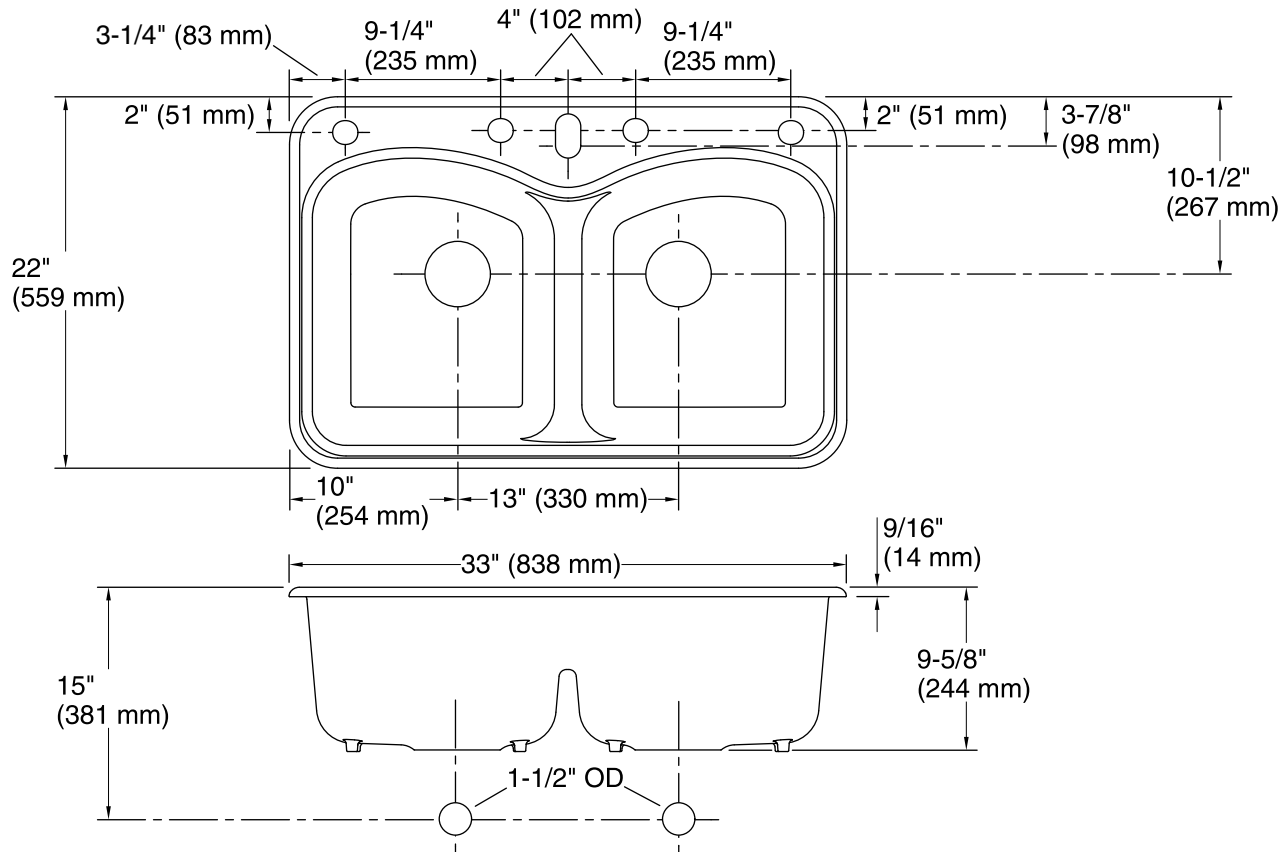

### Features

- 36-inch minimum base cabinet width.
- Double equal bowls.
- 9-inch depth.
- Six oversized faucet holes.
- Oversized holes allow for easy installation of faucets and accessories.
- Smart Divide® features a lower bowl divider that increases workspace and versatility.
- Includes under-mount installation kit for simplified installation.

## Technical Information

All product dimensions are nominal.

Bowl configuration: Double equal

Installation: Under-mount

Min. base cabinet width: 36" (914 mm)

Bowl area (Left): Length: 15" (381 mm)  
Width: 18-3/8" (467 mm)  
Bowl depth: 9" (229 mm)

Bowl area (Right): Length: 15" (381 mm)  
Width: 18-3/8" (467 mm)  
Bowl depth: 9" (229 mm)

Number of deck holes: 6

Faucet hole(s): 2-3/8" (60 mm)

Drain hole: 3-5/8" (92 mm)

Template: 1043754-7, required, included