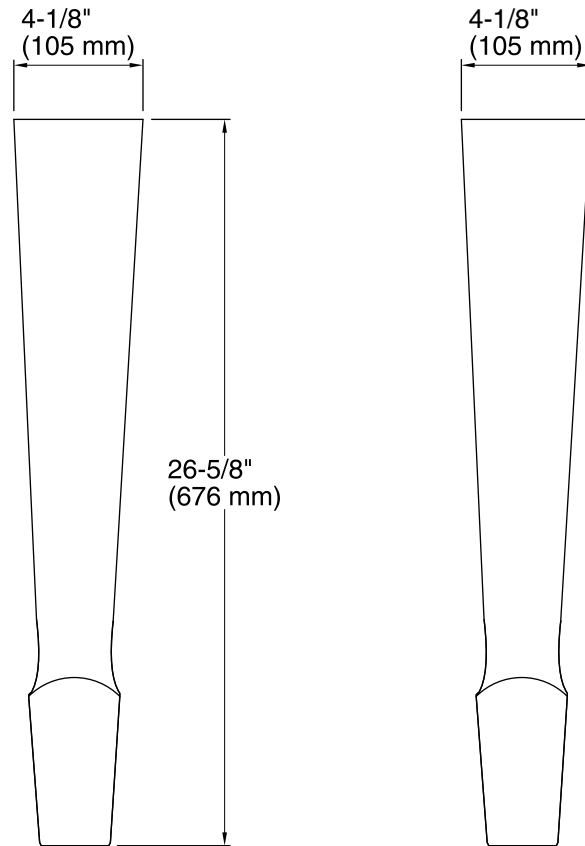

Features

- Set of two legs.
- Combines with the K-6607 Harborview sink.

Material

- Fireclay

Optional Products/Accessories

K-6026 Wood Grate

Codes/Standards

None Applicable

Technical Information

All product dimensions are nominal.

Notes

Install this product according to the installation guide.