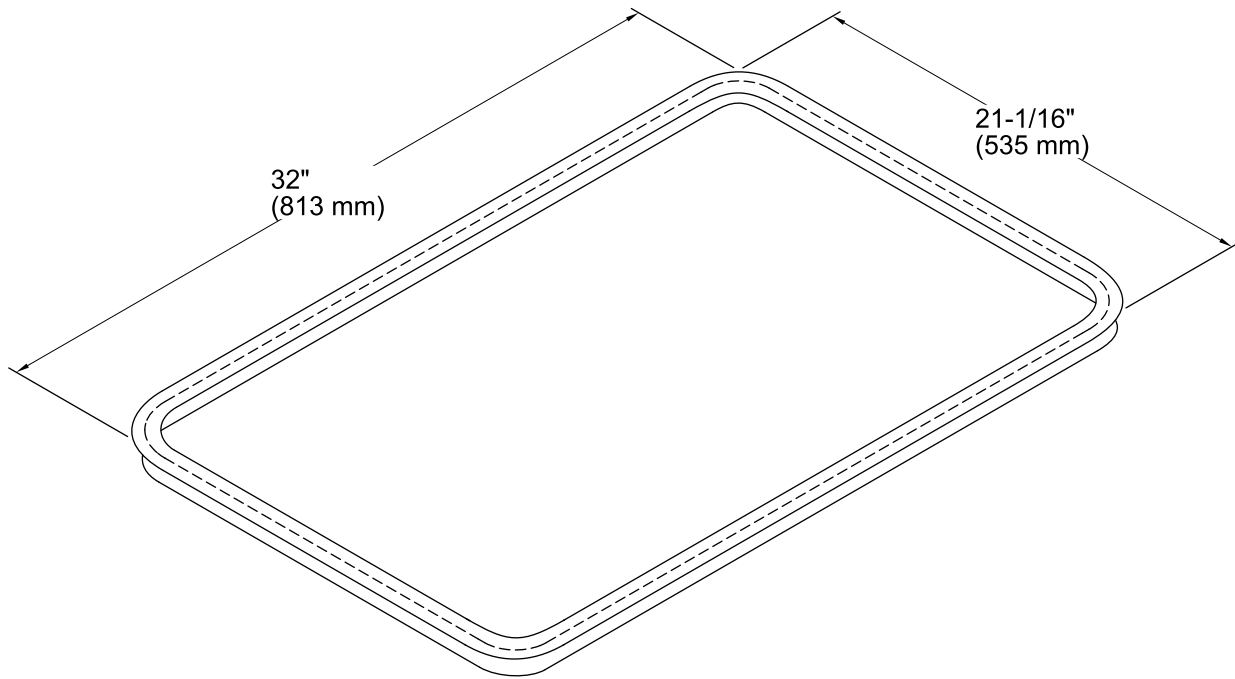

Technical Information

All product dimensions are nominal.

Installation: Top-mount

Notes

Install this product according to the installation instructions.