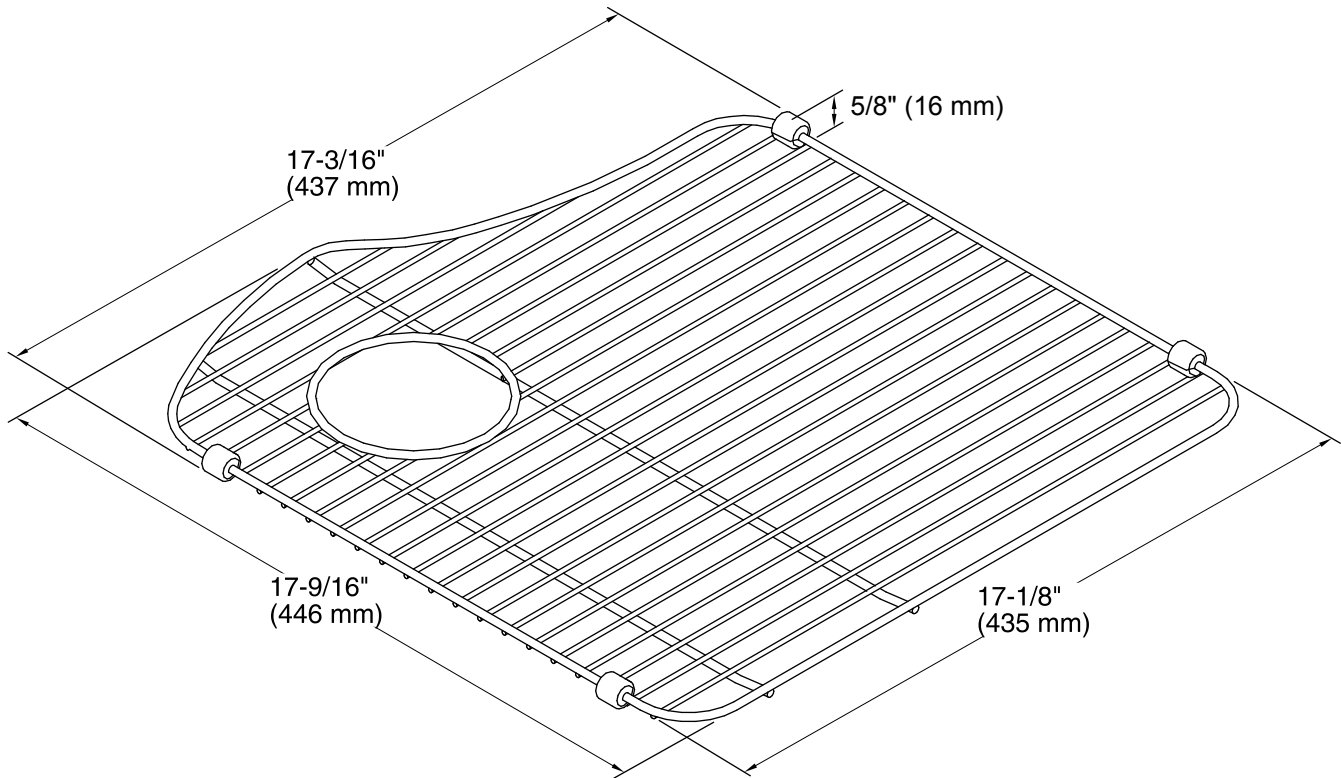

Technical Information

All product dimensions are nominal.

Installation Type: Surface-mount

Material: Stainless Steel