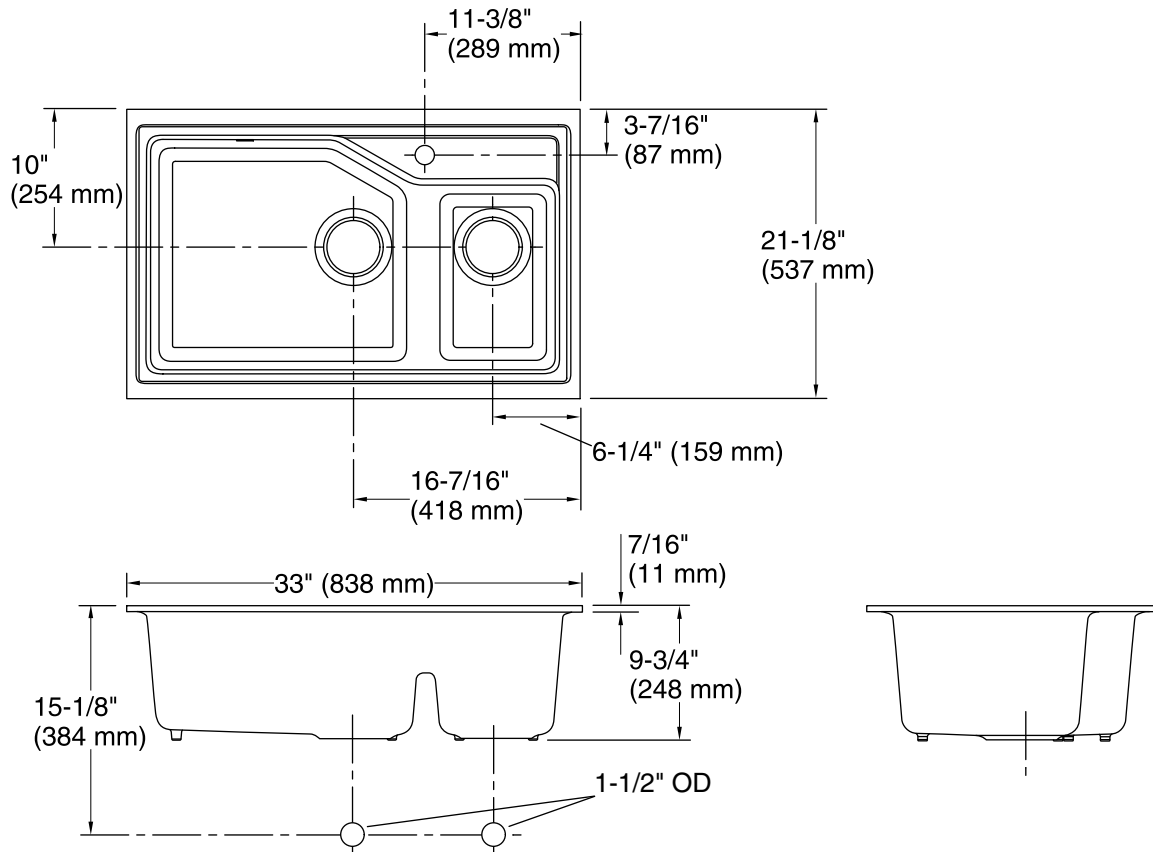

Features

- 36-inch minimum base cabinet width.
- Large/medium bowls.
- 9-inch depth.
- Single faucet hole.
- An integrated faucet deck provides additional water containment.
- Smart Divide® features a lower bowl divider that increases workspace and versatility.
- Includes two bottom sink racks, walnut cutting board, and colander.
- Includes under-mount installation kit for simplified installation.

Technical Information

All product dimensions are nominal.

Installation:	Under-mount
Min. base cabinet width:	36" (914 mm)
Bowl area (Left):	Length: 18-15/16" (481 mm) Width: 16-3/4" (425 mm) Bowl depth: 9" (229 mm) Water depth: 9" (229 mm)
Bowl area (Right):	Length: 8-11/16" (221 mm) Width: 13-1/2" (343 mm) Bowl depth: 9" (229 mm) Water depth: 9" (229 mm)
Number of deck holes:	1
Faucet hole(s):	1-3/8" (35 mm)
Drain hole:	3-7/8" (98 mm)
Template:	1106715-7, required, included