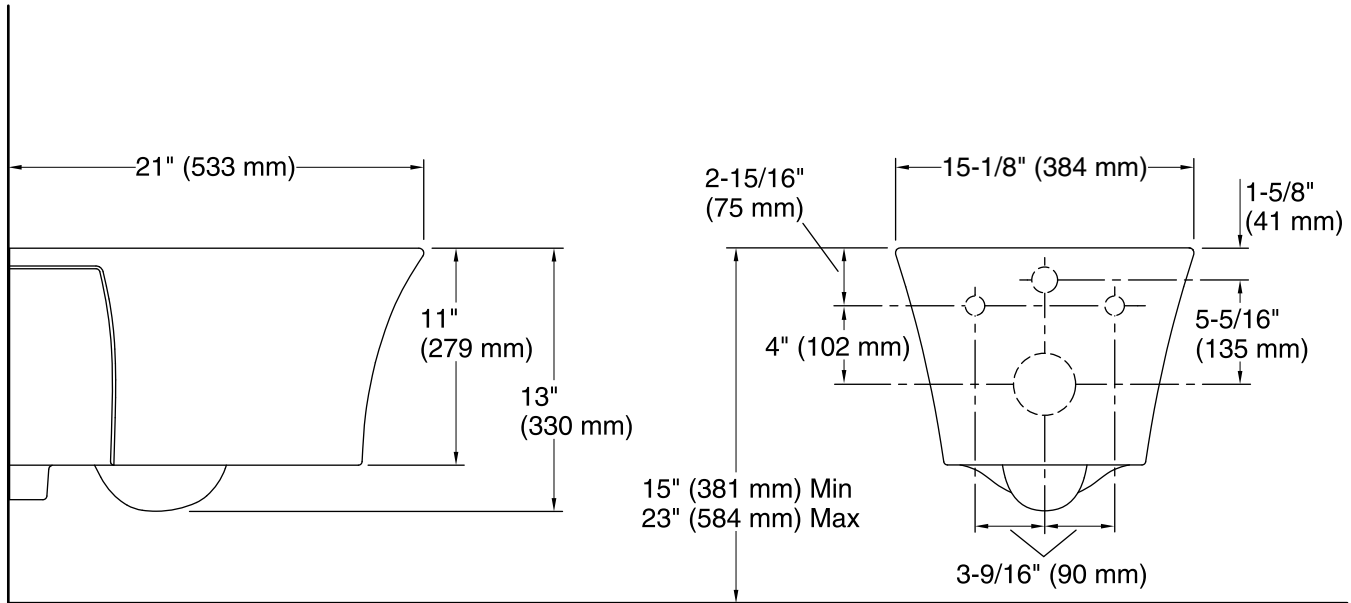

## Technical Information

All product dimensions are nominal.

Toilet type:	In-wall, Wall-mount
Waste Outlet:	Wall
Bowl shape:	Elongated
Trap passageway:	3" (76 mm)
Water surface size:	5-7/16" x 4-1/8" (138 mm x 104 mm)
Rim to water surface:	8-3/16" (208 mm)