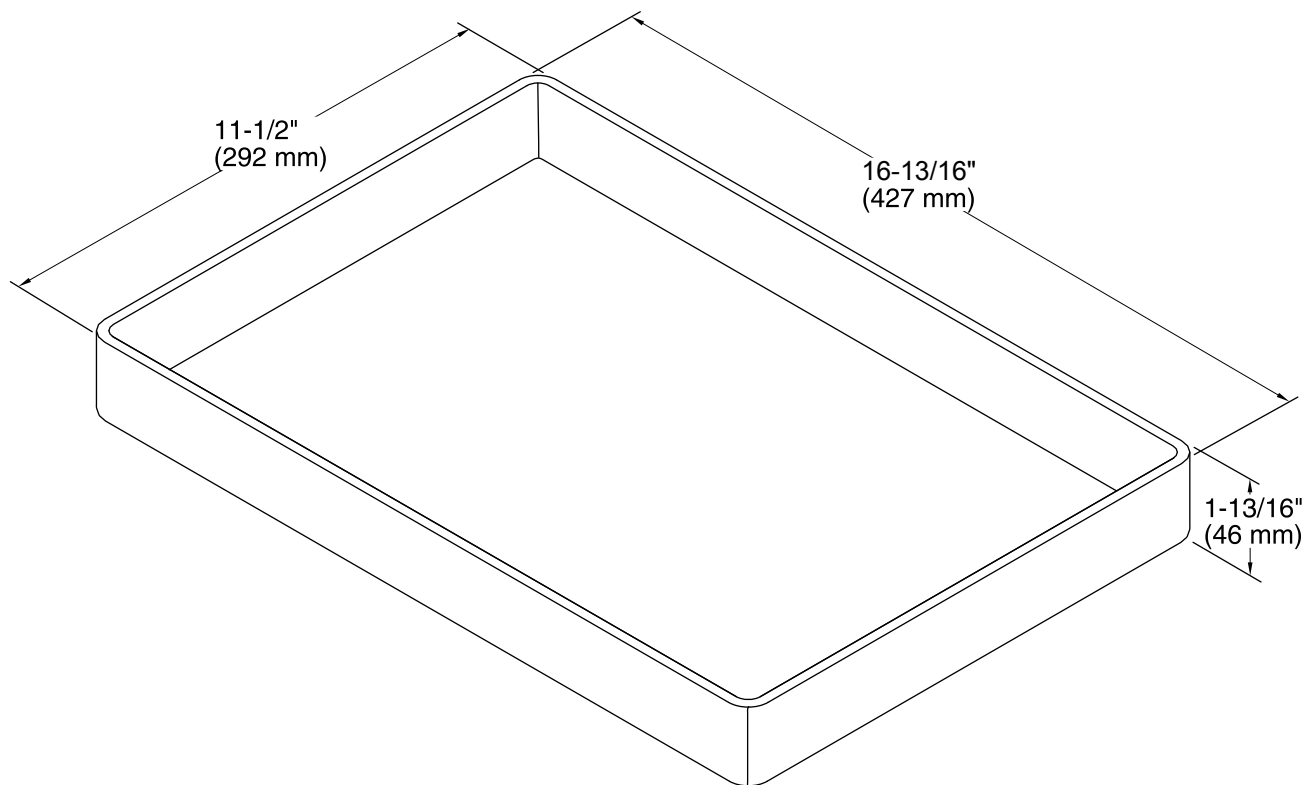

Features

- Fits atop the accessory ledge of the K-3760 and K-3761 Stages kitchen sinks.
- Comes included with the K-3760 and K-3761 Stages kitchen sinks.
- Versatile tray can either contain items or be flipped to act as a cutting board.
- Durable plastic construction.
- Dishwasher safe.

Available Colors/Finishes

Color tiles intended for reference only.

Color	Code	Description
-------	------	-------------

	0	White
--	---	-------

Technical Information

All product dimensions are nominal.

Material: Plastic