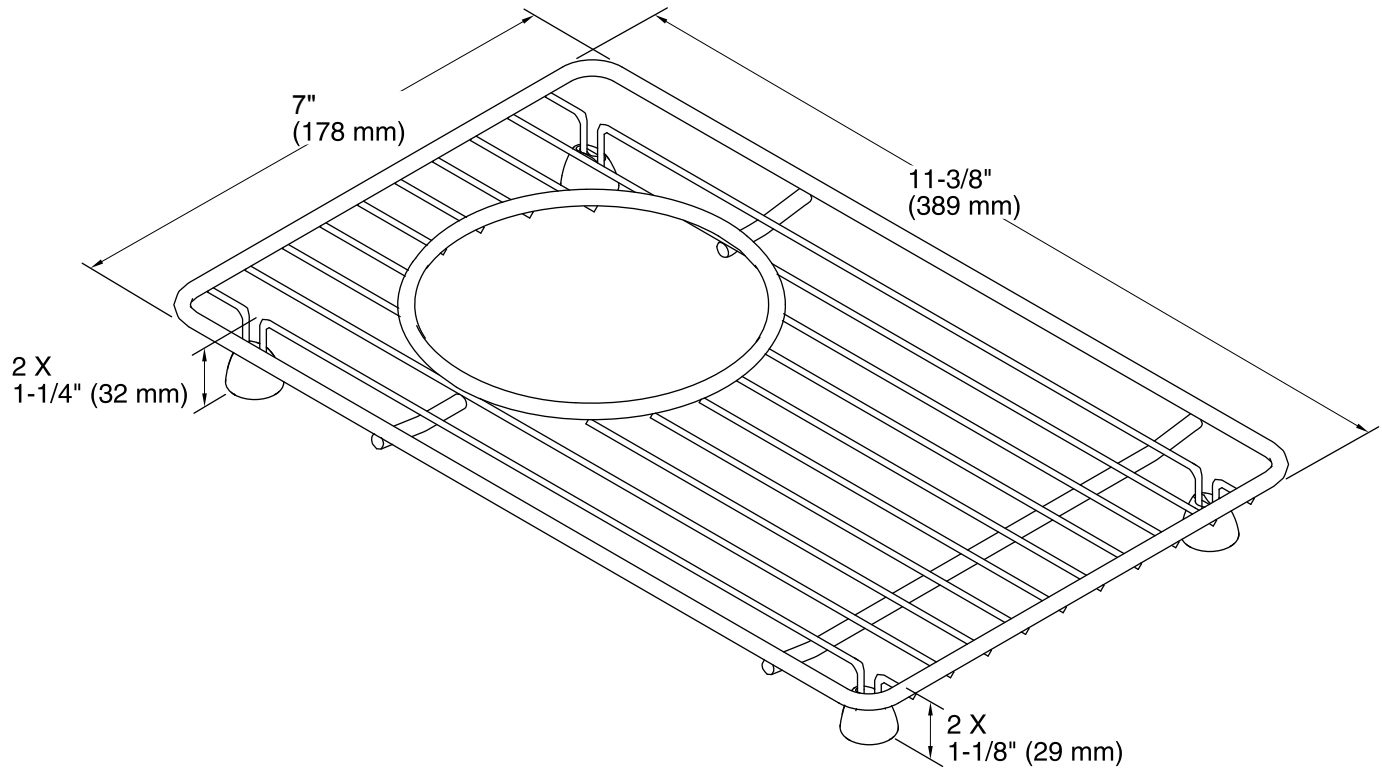

Features

- Fits in the small right-hand bowl of the K-6411 Indio Smart Divide® kitchen sink.
- Comes included with the K-6411 Indio Smart Divide® kitchen sink.
- Durable stainless-steel construction.
- Helps protect sink surface from daily wear.
- Dishwasher safe.
- Rubber feet provide added protection.

	ST	Stainless Steel
--	----	-----------------

Technical Information

All product dimensions are nominal.

Material: Stainless Steel