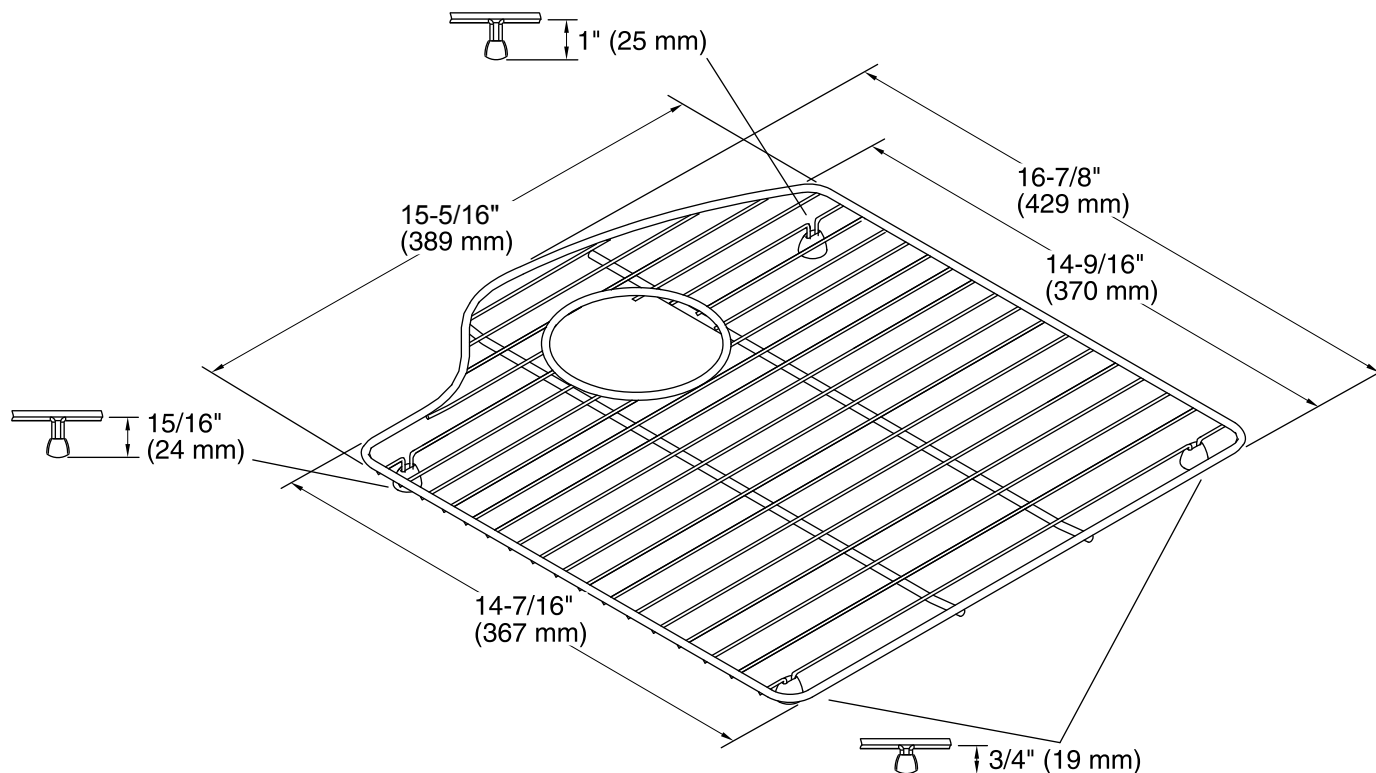

Wheatland®
Right-Bowl Sink Rack
K-6159

Features

- Fits in the right bowl of the K-5870 Wheatland kitchen sink.
- Durable stainless-steel construction.
- Helps protect sink surface from daily wear.
- Dishwasher safe.
- Rubber feet provide added protection.

Technical Information

All product dimensions are nominal.

Material: Stainless Steel