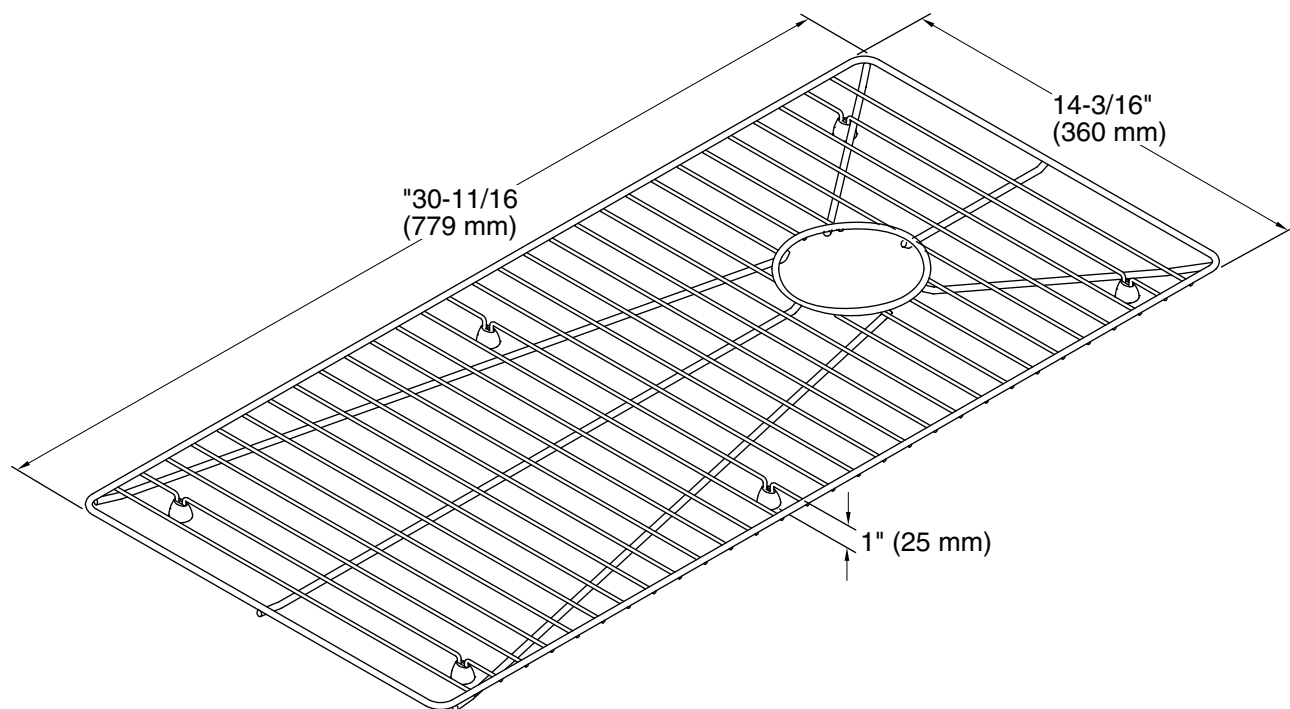

Technical Information

All product dimensions are nominal.

Material: Stainless Steel