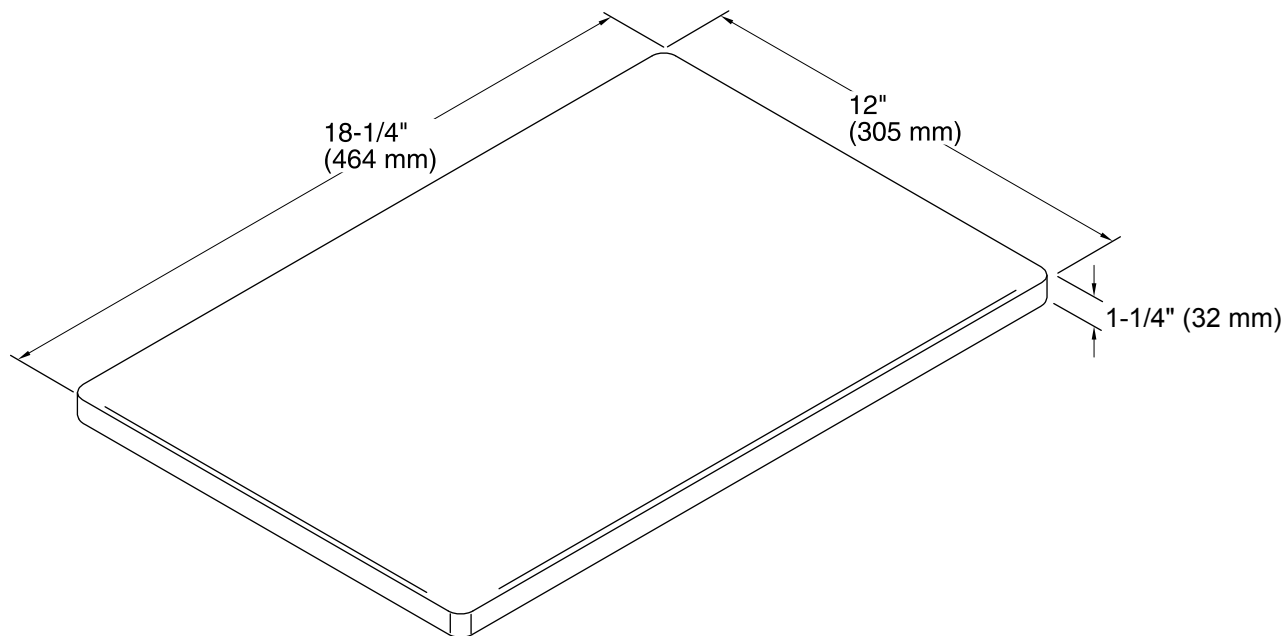

KOHLER®

Indio®
Cutting Board
K-6128

Features

- Fits over the K-6410 Indio kitchen sink.
- Durable hardwood construction.
- Provides a workstation for quick and easy food prepping.

Codes/Standards

EPA TSCA Title VI

9-7-2019 12:01 - US/CA

THE BOLD LOOK
OF **KOHLER®**

Technical Information

All product dimensions are nominal.

Material: Wood