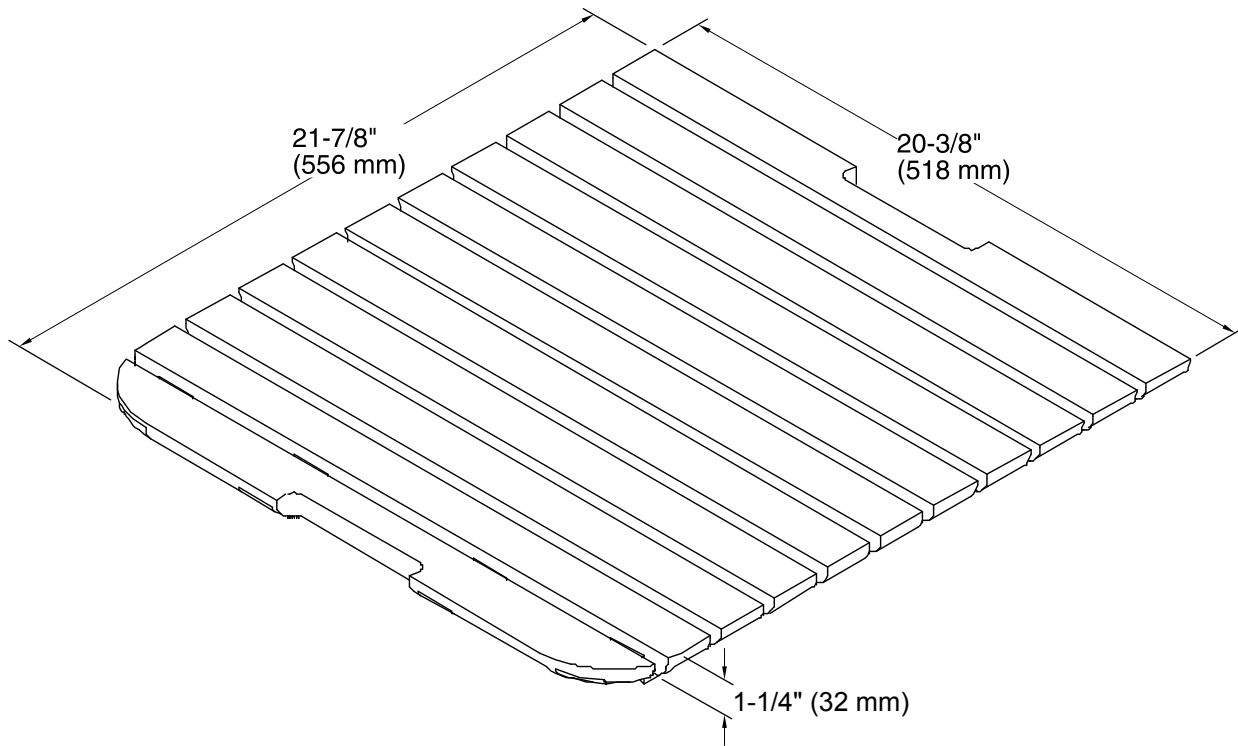

Harborview™

Wood Grate

K-6026

Features

- Fits on the integral ledge of the K-6607 Harborview utility sink.
- Durable hardwood construction.

Codes/Standards

EPA TSCA Title VI

KOHLER® One-Year Limited Warranty

See website for detailed warranty information.

Technical Information

All product dimensions are nominal.

Material: Wood