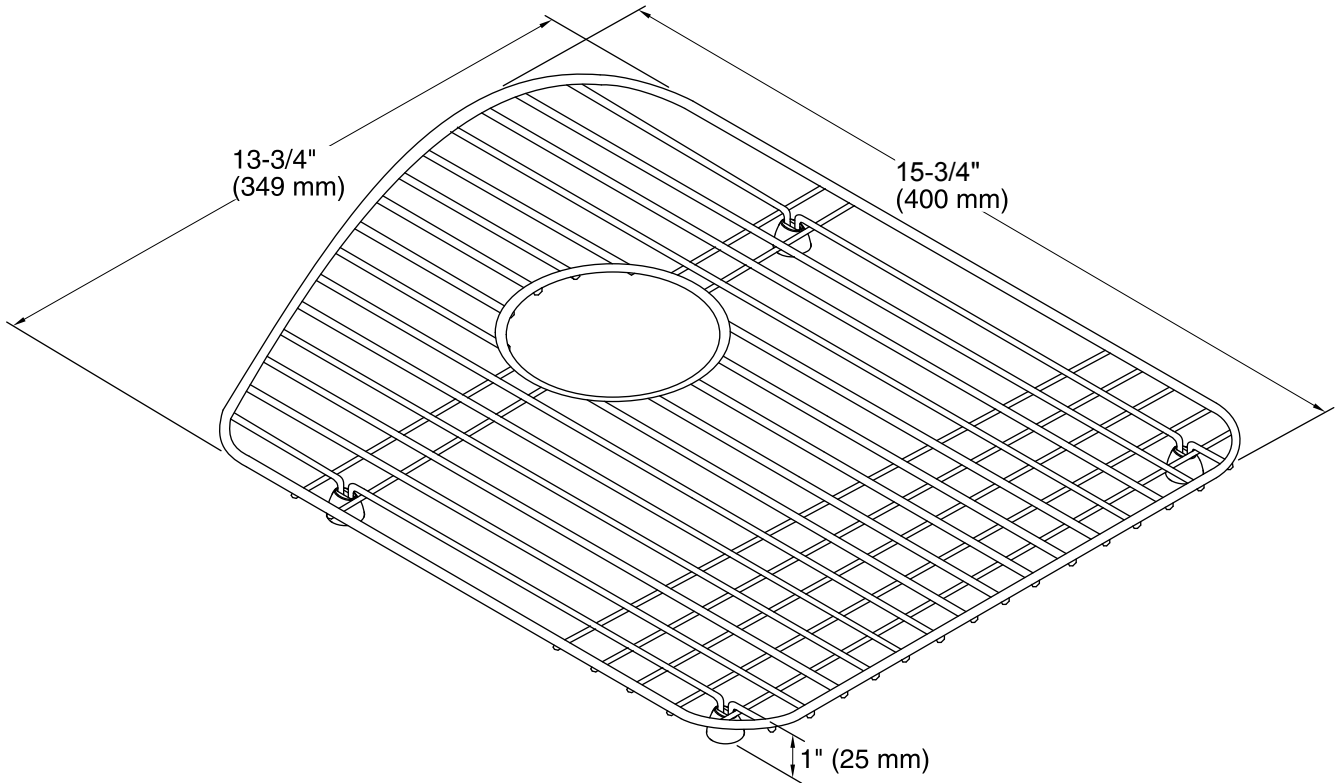

Features

- Fits in the right bowl of the K-5839 Woodfield kitchen sink.
- Durable stainless-steel construction.
- Helps protect sink surface from daily wear.
- Dishwasher safe.
- Rubber feet provide added protection.

	ST	Stainless Steel
--	----	-----------------

Technical Information

All product dimensions are nominal.

Material: Stainless Steel