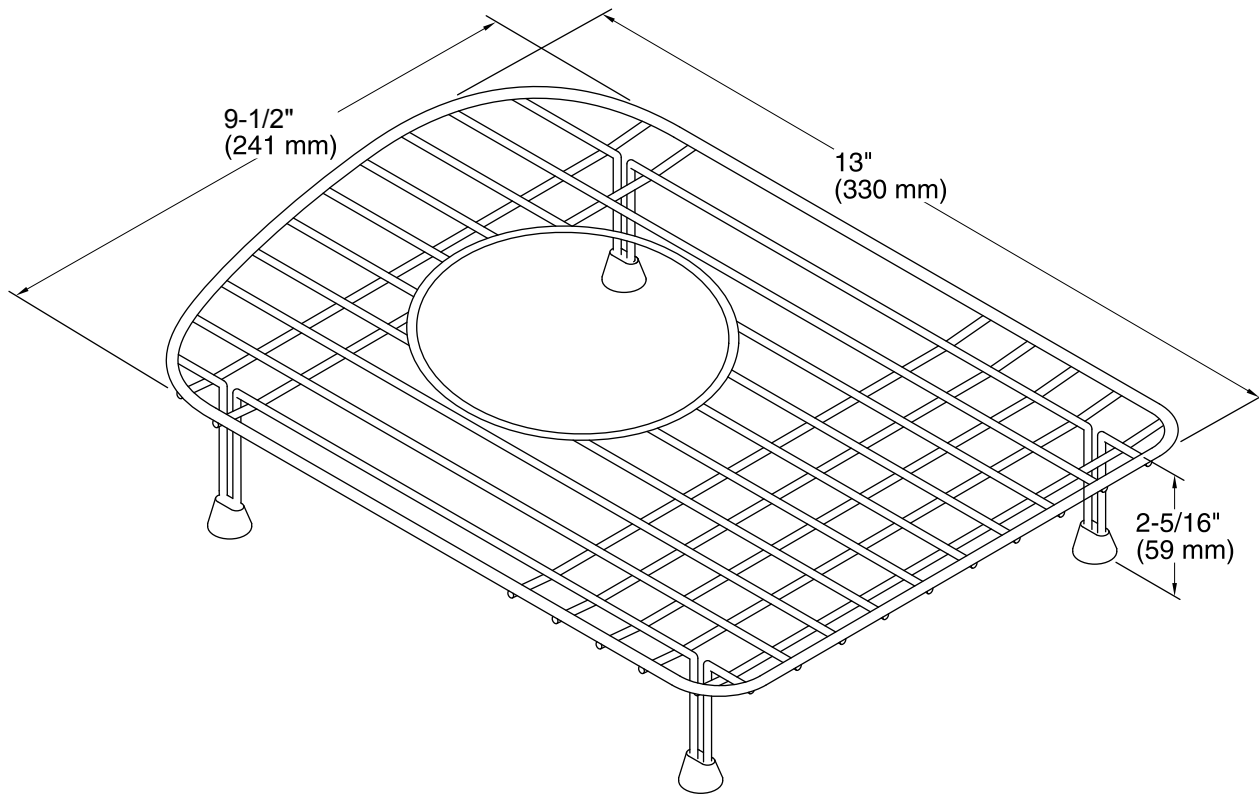

Features

- Fits in the left bowl of the K-5839 Woodfield kitchen sink.
- Durable stainless-steel construction.
- Helps protect sink surface from daily wear.
- Dishwasher safe.
- Rack is raised 2 inches to create a shallow depth option when in use.
- Rubber feet provide added protection.

Technical Information

All product dimensions are nominal.

Material: Stainless Steel