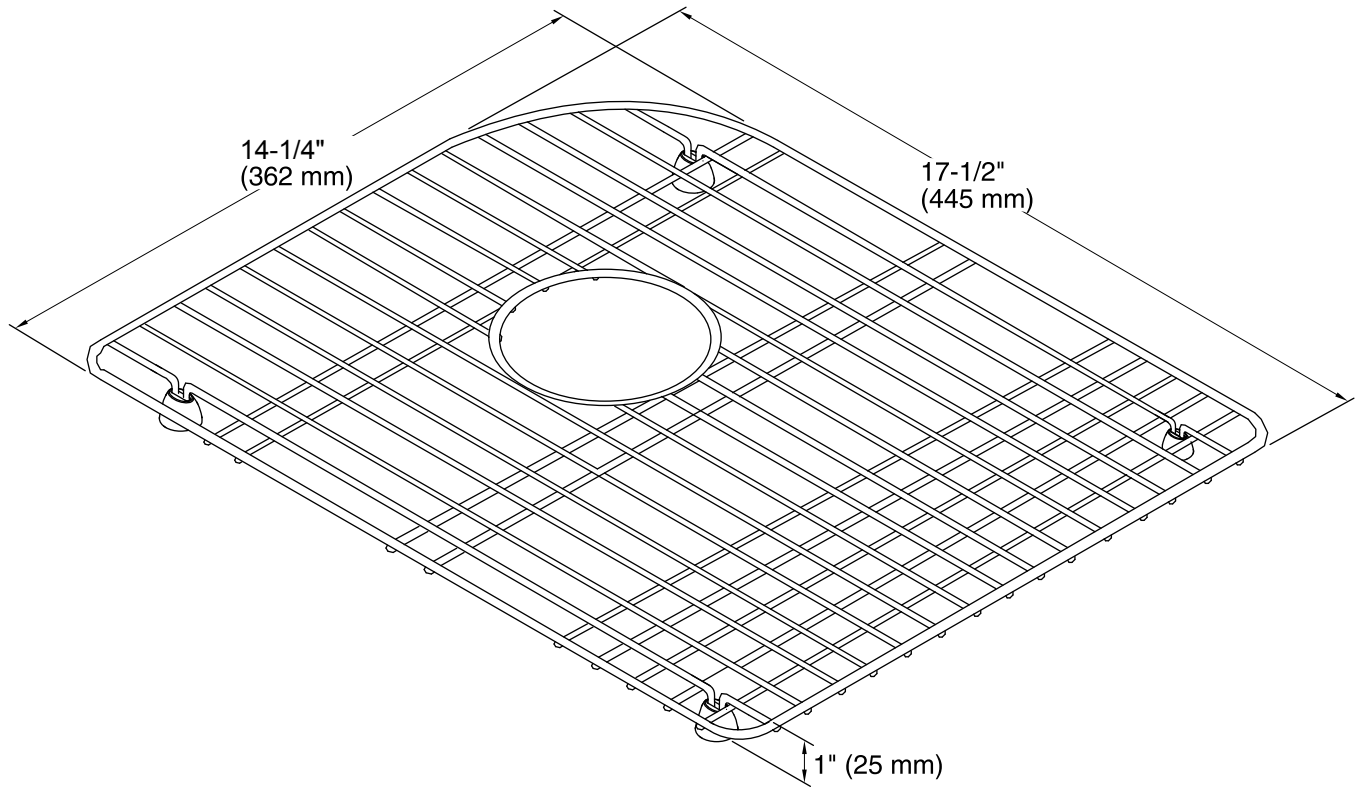

Features

- Fits in the left bowl of the K-5948 Efficiency kitchen sink.
- Durable stainless-steel construction.
- Helps protect sink surface from daily wear.
- Dishwasher safe.
- Rubber feet provide added protection.

Technical Information

All product dimensions are nominal.

Material: Steel