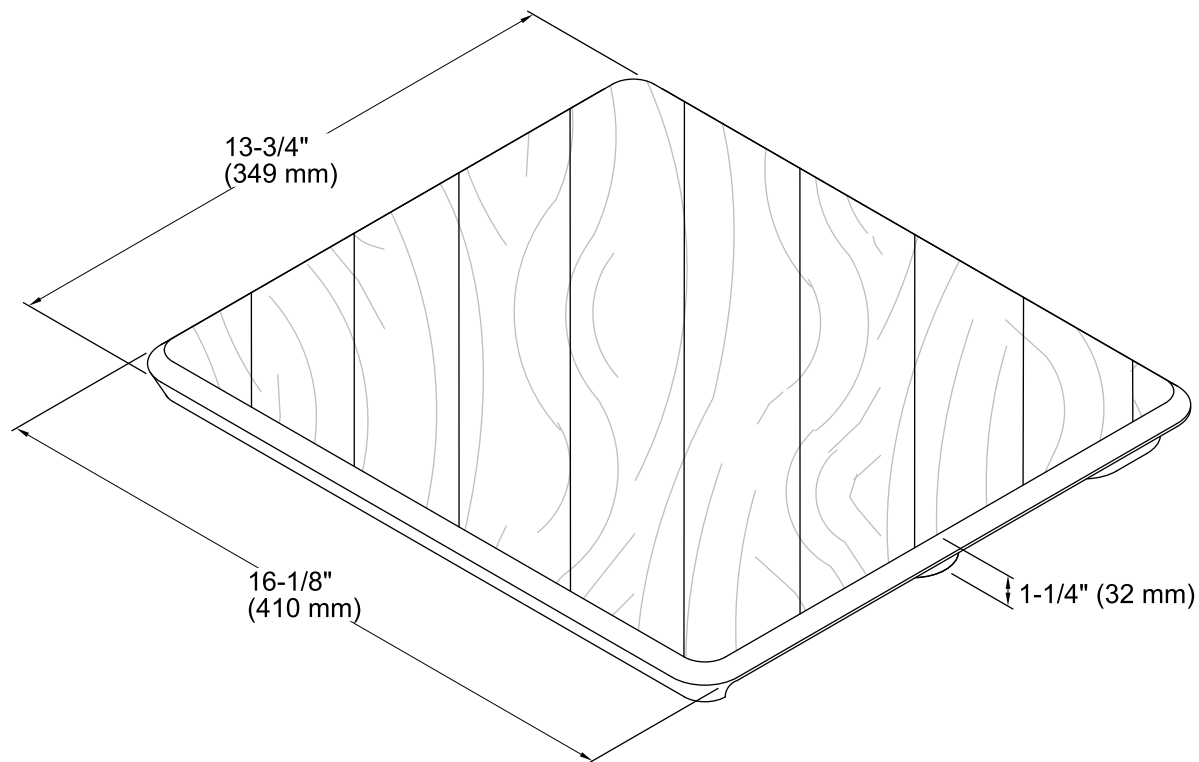

**Galleon™**  
Cutting Board  
**K-5984**

**Features**

- Fits over Alcott™ kitchen sinks, the K-6546 Dickinson® kitchen sink, and the K-6534 Hawthorne™ kitchen sink.
- Durable hardwood construction.
- Provides a workstation for quick and easy food prepping.

## Technical Information

All product dimensions are nominal.

Material: Wood