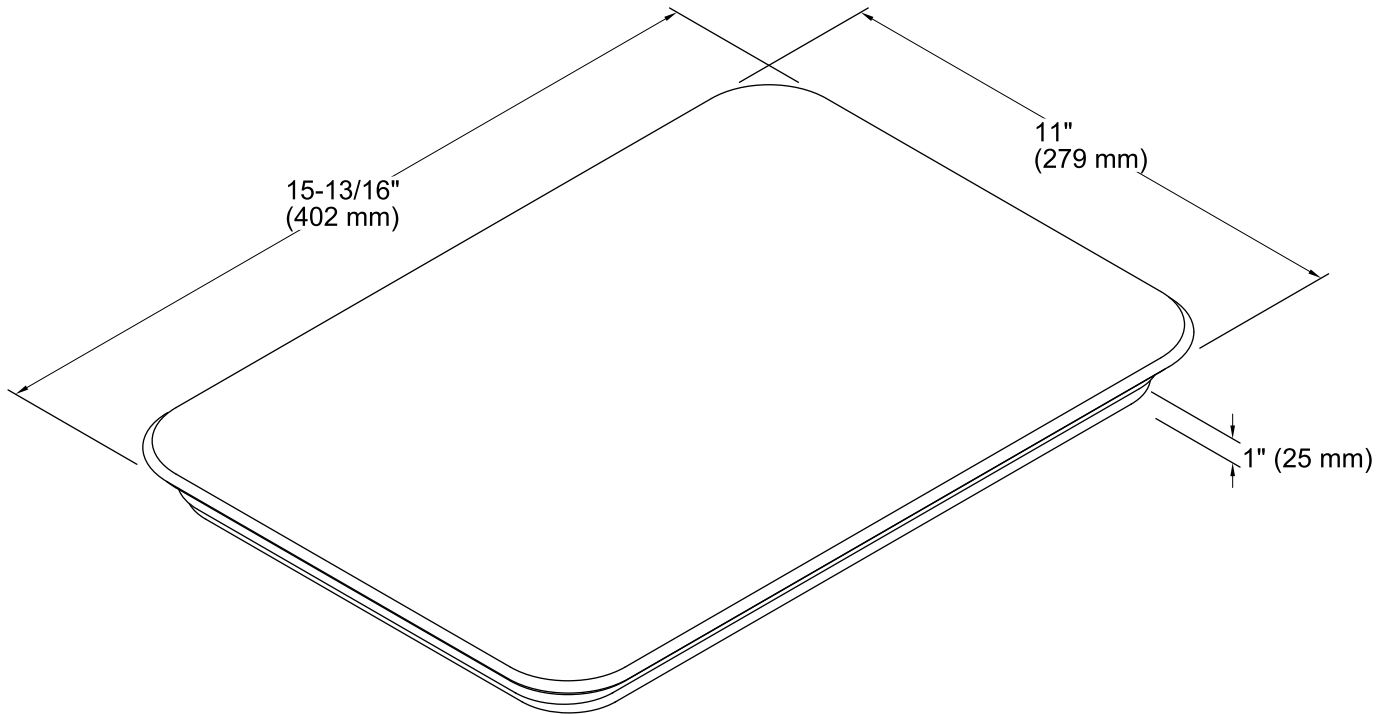

Features

- Fits over the K-5832 Bakersfield kitchen sink.
- Durable polyethylene construction.
- Provides a workstation for quick and easy food prepping.
- Dishwasher safe.

Codes/Standards

None Applicable

Technical Information

All product dimensions are nominal.

Material: Plastic