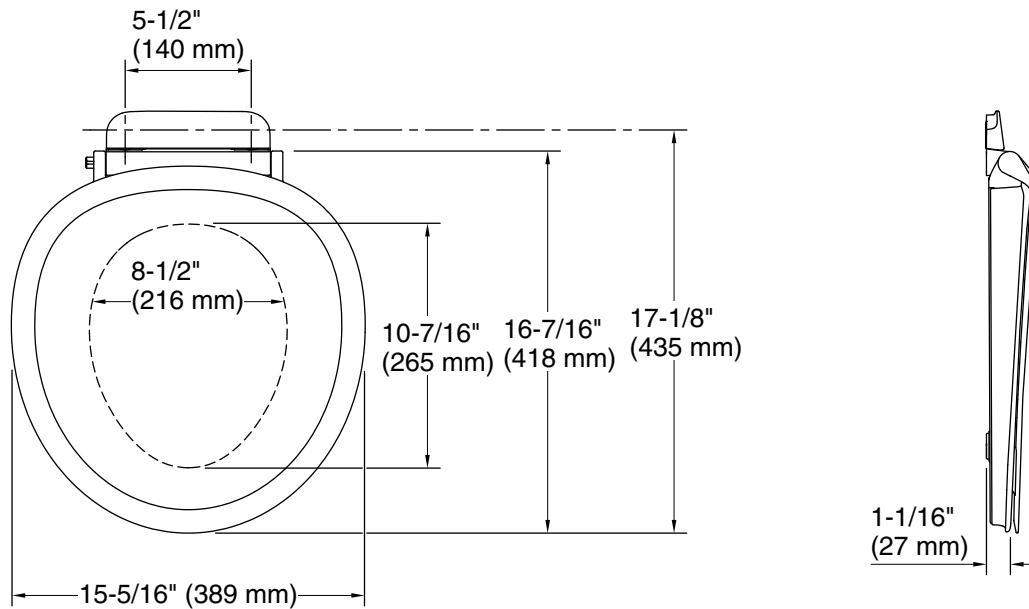

Features

- CoreFlex™ flexible material under entire seating surface allows seat to adapt and conform to each user's sitting position
- 20% wider sitting surface than standard KOHLER® toilet seats
- Wider toilet seat surface provides increased support while maintaining the same seat opening as a standard toilet seat
- Quiet-Close™ round-front seat and lid prevent slamming
- CoreFlex™ flexible material in White blends in seamlessly with the rest of the toilet seat
- ReadyLatch® hinge provides a positive lock/unlock latch to securely hold seat in position, yet seat easily removes for cleaning or adjusting fit
- Grip-Tight installation hardware makes it easy to fasten the seat – everything is done from above the bowl
- Grip-Tight bumpers hold seat firmly in place
- Single hinge cover simplifies cleaning
- Color-matched plastic hinges
- Contoured seat for user comfort
- Fits most round-front toilets

	0	White
---	---	-------

Technical Information

All product dimensions are nominal.

Seat shape type: Round-front
Seat front type: Closed-front
Seat-mounting holes: 5-1/2" (140 mm)

Pressure/fixture Supply Requirements