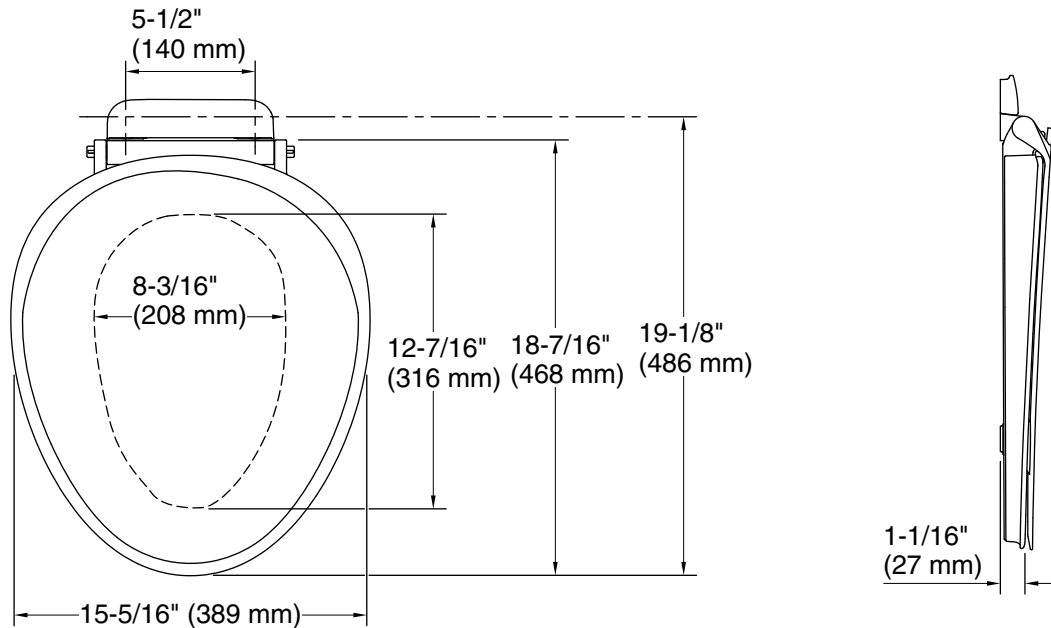

Features

- CoreFlex™ flexible material under entire seating surface allows seat to adapt and conform to each user's sitting position
- 20% wider sitting surface than standard KOHLER® toilet seats
- Wider toilet seat surface provides increased support while maintaining the same seat opening as a standard toilet seat
- Quiet-Close™ elongated lid and seat prevents slamming
- CoreFlex™ flexible material in White blends in seamlessly with the rest of the toilet seat
- ReadyLatch® hinge provides a positive lock/unlock latch to securely hold seat in position, yet seat easily removes for cleaning or adjusting fit
- Grip-Tight installation hardware makes it easy to fasten the seat – everything is done from above the bowl
- Grip-Tight bumpers hold seat firmly in place
- Single-hinge cover simplifies cleaning
- Color-matched plastic hinges
- Contoured seat for user comfort
- Fits most elongated toilets

	0	White
---	---	-------

Technical Information

All product dimensions are nominal.

Seat shape type: Elongated
Seat front type: Closed-front
Seat-mounting holes: 5-1/2" (140 mm)

Notes

Install this product according to the installation guide.