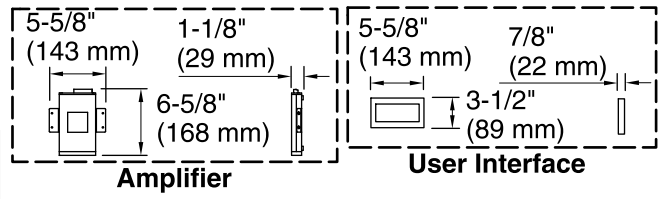

No change in measurements if connected with drain illustrated. (K-7272)

Recommended Faucet Hole Location

Amplifier

User Interface

Blower/Control Access
34" (864 mm) W
x 15" (381 mm) H

Required Electrical Service

Technical Information

All product dimensions are nominal.

Installation:	Drop-in, Under-mount
Drain location:	Center
Basin area, bottom:	46-5/16" x 31-3/16" (1177 mm x 792 mm)
Basin area, top:	63-7/16" x 34-1/4" (1611 mm x 869 mm)
Weight:	115 lbs (52.2 kg)
Minimum floor load:	52.7 lbs/ft ² (257.3 kg/m ²)
Water depth:	18-5/8" (472 mm)
Water capacity:	112.2 gal (424.7 L)
Template:	Drop-in, 1268440-7, required, included
Electrical component rating:	Amplifier: 120 V, 1.1 A, 50/60 Hz
Amplifier channels:	2 at 15 W per channel 2 at 30 W per channel
Bluetooth® range:	33 ft (0.8 m)