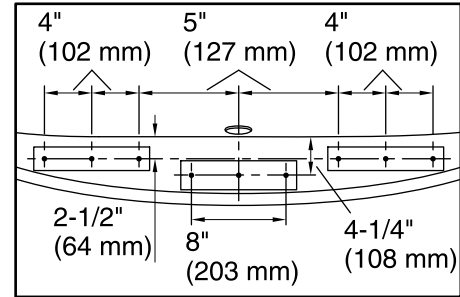

No change in measurements if connected with drain illustrated. (K-7272)

Recommended Faucet Hole Location

Amplifier

User Interface

Blower/Control Access
34" (864 mm) W
x 15" (381 mm) H

Required Electrical Service

Technical Information

All product dimensions are nominal.

Installation:	Drop-in, Under-mount
Drain location:	Center
Basin area, bottom:	46-5/16" x 31-3/16" (1177 mm x 792 mm)
Basin area, top:	63-7/16" x 34-1/4" (1611 mm x 869 mm)
Weight:	115 lbs (52.2 kg)
Minimum floor load:	52.7 lbs/ft ² (257.3 kg/m ²)
Water depth:	18-5/8" (472 mm)
Water capacity:	112.2 gal (424.7 L)
Template:	Drop-in, 1268440-7, required, included
Electrical component rating:	Amplifier: 120 V, 1.1 A, 50/60 Hz
Amplifier channels:	2 at 15 W per channel 2 at 30 W per channel
Bluetooth® range:	33 ft (0.8 m)