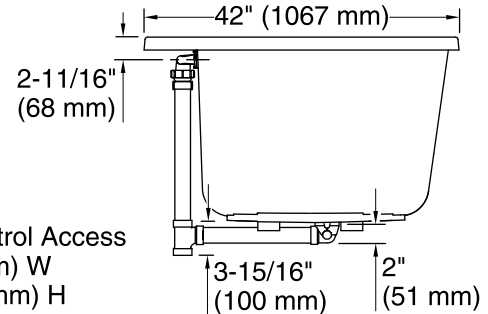

No change in measurements if connected with drain illustrated. (K-7272)

Recommended Faucet Hole Location

Amplifier

User Interface

Blower/Control Access
34" (864 mm) W
x 15" (381 mm) H

Required Electrical Service

Technical Information

All product dimensions are nominal.

Installation:	Drop-in, Under-mount
Drain location:	Center
Basin area, bottom:	46-5/16" x 31-3/16" (1177 mm x 792 mm)
Basin area, top:	63-7/16" x 34-1/4" (1611 mm x 869 mm)
Weight:	115 lbs (52.2 kg)
Minimum floor load:	52.7 lbs/ft ² (257.3 kg/m ²)
Water depth:	18-5/8" (472 mm)
Water capacity:	112.2 gal (424.7 L)
Template:	Drop-in, 1268440-7, required, included
Electrical component rating:	Amplifier: 120 V, 1.1 A, 50/60 Hz
Amplifier channels:	2 at 15 W per channel 2 at 30 W per channel
Bluetooth® range:	33 ft (0.8 m)