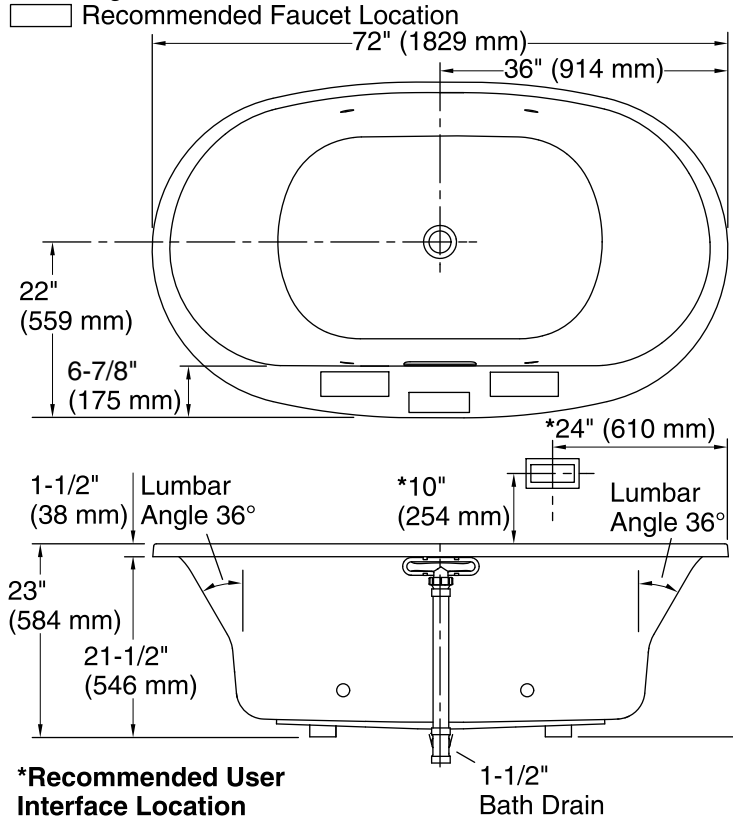

No change in measurements if connected with drain illustrated. (K-7272)

Recommended Faucet Hole Location

Amplifier

User Interface

Blower/Control Access
34" (864 mm) W
x 15" (381 mm) H

Required Electrical Service

Technical Information

All product dimensions are nominal.

Installation:	Drop-in, Under-mount
Drain location:	Center
Basin area, bottom:	46-5/16" x 31-3/16" (1177 mm x 792 mm)
Basin area, top:	63-7/16" x 34-1/4" (1611 mm x 869 mm)
Weight:	115 lbs (52.2 kg)
Minimum floor load:	52.7 lbs/ft ² (257.3 kg/m ²)
Water depth:	18-5/8" (472 mm)
Water capacity:	112.2 gal (424.7 L)
Template:	Drop-in, 1268440-7, required, included
Electrical component rating:	Amplifier: 120 V, 1.1 A, 50/60 Hz
Amplifier channels:	2 at 15 W per channel 2 at 30 W per channel
Bluetooth® range:	33 ft (0.8 m)

Notes

Measure your actual product for rough-in details. Install this product according to the installation instructions.

The hot water supply should be 70% of the capacity of the bath or greater. Installations will vary.