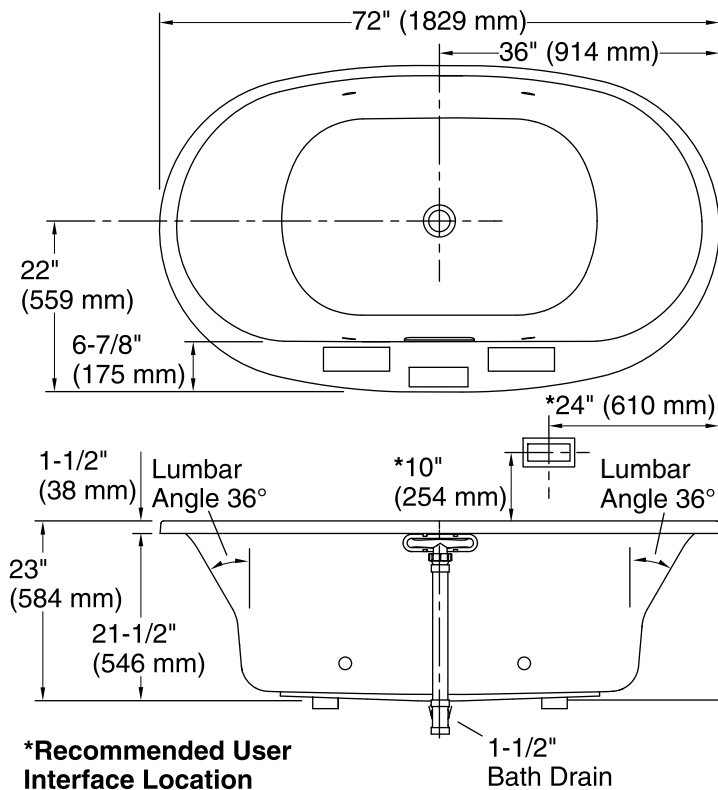

No change in measurements if connected with drain illustrated. (K-7272)

□ Recommended Faucet Location

*Recommended User Interface Location

1-1/2" Bath Drain

Recommended Faucet Hole Location

Amplifier

User Interface

Amplifier, Heated Surface: 120 V, 15 A, 50/60 Hz

Technical Information

All product dimensions are nominal.

Installation:	Drop-in, Under-mount
Drain location:	Center
Basin area, bottom:	46-5/16" x 31-3/16" (1177 mm x 792 mm)
Basin area, top:	63-7/16" x 34-1/4" (1611 mm x 869 mm)
Weight:	120 lbs (54.4 kg)
Minimum floor load:	52.9 lbs/ft ² (258.3 kg/m ²)
Water depth:	18-5/8" (472 mm)
Water capacity:	112.2 gal (424.7 L)
Template:	Drop-in, 1268440-7, required, included
Electrical component rating:	Amplifier: 120 V, 1.1 A, 50/60 Hz Heated Surface: 120 V, 0.5 A, 60 Hz, 65 W

Notes

Measure your actual product for rough-in details. Install this product according to the installation instructions.

The hot water supply should be 70% of the capacity of the bath or greater. Installations will vary.

Control amplifier fits 16" (406 mm) center studs. 25' (7.6 m) cables are included.

If installing a rim-mount faucet, make sure there is no interference above or below the deck before drilling any holes.