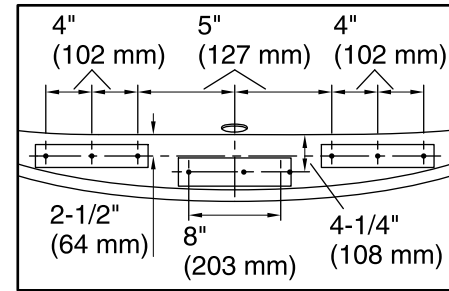

No change in measurements if connected with drain illustrated. (K-7272)

□ Recommended Faucet Location

*Recommended User Interface Location

1-1/2" Bath Drain

Recommended Faucet Hole Location

Amplifier

User Interface

Amplifier, Heated Surface: 120 V, 15 A, 50/60 Hz

Technical Information

All product dimensions are nominal.

Installation:	Drop-in, Under-mount
Drain location:	Center
Basin area, bottom:	46-5/16" x 31-3/16" (1177 mm x 792 mm)
Basin area, top:	63-7/16" x 34-1/4" (1611 mm x 869 mm)
Weight:	120 lbs (54.4 kg)
Minimum floor load:	52.9 lbs/ft ² (258.3 kg/m ²)
Water depth:	18-5/8" (472 mm)
Water capacity:	112.2 gal (424.7 L)
Template:	Drop-in, 1268440-7, required, included
Electrical component rating:	Amplifier: 120 V, 1.1 A, 50/60 Hz Heated Surface: 120 V, 0.5 A, 60 Hz, 65 W