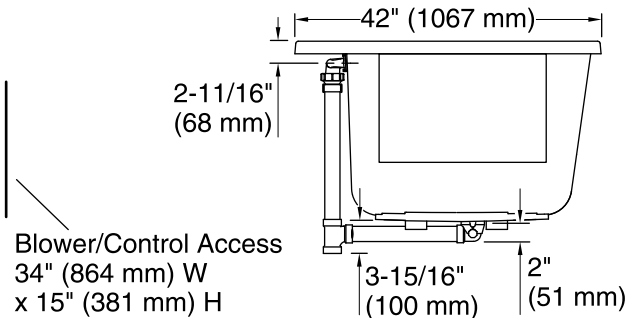

No change in measurements if connected with drain illustrated. (K-7272)

□ Recommended Faucet Location

*Recommended User Interface Location

1-1/2" Bath Drain

Recommended Faucet Hole Location

Amplifier

User Interface

Blower/Control Access
34" (864 mm) W
x 15" (381 mm) H

Required Electrical Service

One circuit required, protected with Class A Ground-Fault Circuit-Interrupter (GFCI). Outside North America, this device may be known as a Residual Current Device (RCD).

Amplifier, Heated Surface: 120 V, 15 A, 50/60 Hz

Technical Information

All product dimensions are nominal.

Installation:	Drop-in, Under-mount
Drain location:	Center
Basin area, bottom:	46-5/16" x 31-3/16" (1177 mm x 792 mm)
Basin area, top:	63-7/16" x 34-1/4" (1611 mm x 869 mm)
Weight:	120 lbs (54.4 kg)
Minimum floor load:	52.9 lbs/ft ² (258.3 kg/m ²)
Water depth:	18-5/8" (472 mm)
Water capacity:	112.2 gal (424.7 L)
Template:	Drop-in, 1268440-7, required, included
Electrical component rating:	Amplifier: 120 V, 1.1 A, 50/60 Hz Heated Surface: 120 V, 0.5 A, 60 Hz, 65 W