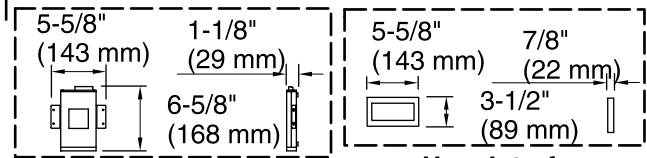

No change in measurements if connected with drain illustrated. (K-7272)

□ Recommended Faucet Location

*Recommended User Interface Location

1-1/2" Bath Drain

Recommended Faucet Hole Location

Amplifier

User Interface

Amplifier, Heated Surface: 120 V, 15 A, 50/60 Hz

Technical Information

All product dimensions are nominal.

Installation:	Drop-in, Under-mount
Drain location:	Center
Basin area, bottom:	46-5/16" x 31-3/16" (1177 mm x 792 mm)
Basin area, top:	63-7/16" x 34-1/4" (1611 mm x 869 mm)
Weight:	120 lbs (54.4 kg)
Minimum floor load:	52.9 lbs/ft ² (258.3 kg/m ²)
Water depth:	18-5/8" (472 mm)
Water capacity:	112.2 gal (424.7 L)
Template:	Drop-in, 1268440-7, required, included
Electrical component rating:	Amplifier: 120 V, 1.1 A, 50/60 Hz Heated Surface: 120 V, 0.5 A, 60 Hz, 65 W