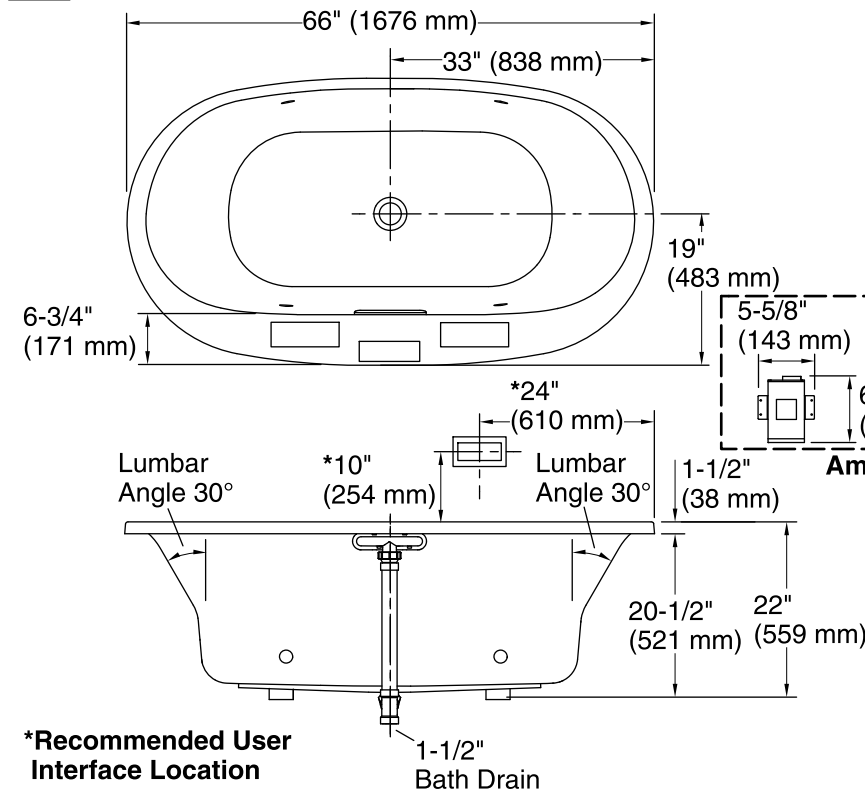

No change in measurements if connected with drain illustrated. (K-7272)

□ Recommended Faucet Location

Recommended Faucet Hole Location

Amplifier

User Interface

Required Electrical Service

One circuit required, protected with Class A Ground-Fault Circuit-Interrupter (GFCI). Outside North America, this device may be known as a Residual Current Device (RCD).

Amplifier: 120 V, 15 A, 50/60 Hz

Technical Information

All product dimensions are nominal.

Installation:	Drop-in, Under-mount
Drain location:	Center
Basin area, bottom:	47" x 26-1/4" (1193 mm x 666 mm)
Basin area, top:	61-3/16" x 28-3/8" (1554 mm x 721 mm)
Weight:	100 lbs (45.4 kg)
Minimum floor load:	52.3 lbs/ft ² (255.4 kg/m ²)
Water depth:	17-9/16" (446 mm)
Water capacity:	85.5 gal (323.7 L)
Template:	Drop-in, 1268439-7, required, included
Electrical component rating:	Amplifier: 120 V, 1.1 A, 50/60 Hz
Amplifier channels:	2 at 15 W per channel 2 at 30 W per channel
Bluetooth® range:	33 ft (0.8 m)

Notes

Measure your actual product for rough-in details. Install this product according to the installation instructions.

The hot water supply should be 70% of the capacity of the bath or greater. Installations will vary.

Provide one grounded electrical outlet within 24" (610 mm) of each component.

If installing a rim-mount faucet, make sure there is no interference above or below the deck before drilling any holes.