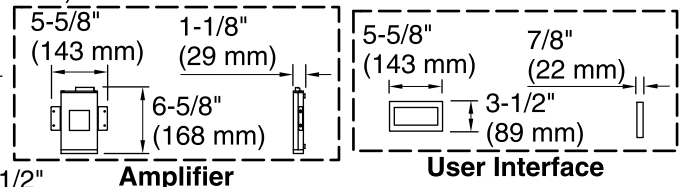

Recommended Faucet Hole Location