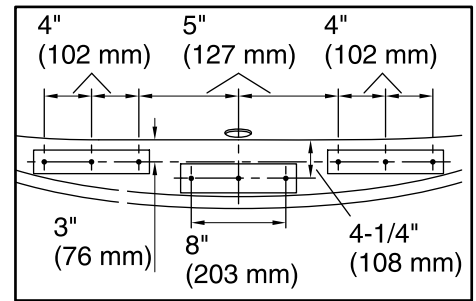

No change in measurements if connected with drain illustrated. (K-7272)

□ Recommended Faucet Location