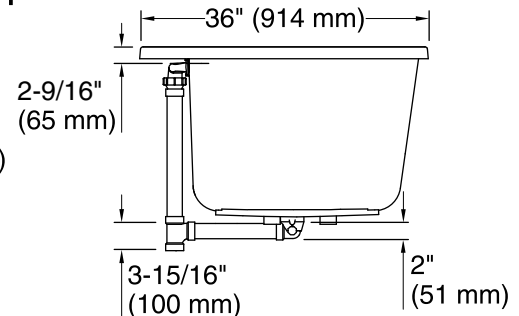

Amplifier

User Interface

Required Electrical Service

One circuit required, protected with Class A Ground-Fault Circuit-Interrupter (GFCI). Outside North America, this device may be known as a Residual Current Device (RCD).

Amplifier: 120 V, 15 A, 50/60 Hz

Technical Information

All product dimensions are nominal.

Installation:	Drop-in, Under-mount
Drain location:	Center
Basin area, bottom:	47" x 26-1/4" (1193 mm x 666 mm)
Basin area, top:	61-3/16" x 28-3/8" (1554 mm x 721 mm)
Weight:	100 lbs (45.4 kg)
Minimum floor load:	52.3 lbs/ft² (255.4 kg/m²)
Water depth:	17-9/16" (446 mm)
Water capacity:	85.5 gal (323.7 L)
Template:	Drop-in, 1268439-7, required, included
Electrical component rating:	Amplifier: 120 V, 1.1 A, 50/60 Hz
Amplifier channels:	2 at 15 W per channel 2 at 30 W per channel
Bluetooth® range:	33 ft (0.8 m)

Notes

Measure your actual product for rough-in details. Install this product according to the installation instructions.

The hot water supply should be 70% of the capacity of the bath or greater. Installations will vary.

Provide one grounded electrical outlet within 24" (610 mm) of each component.

If installing a rim-mount faucet, make sure there is no interference above or below the deck before drilling any holes.