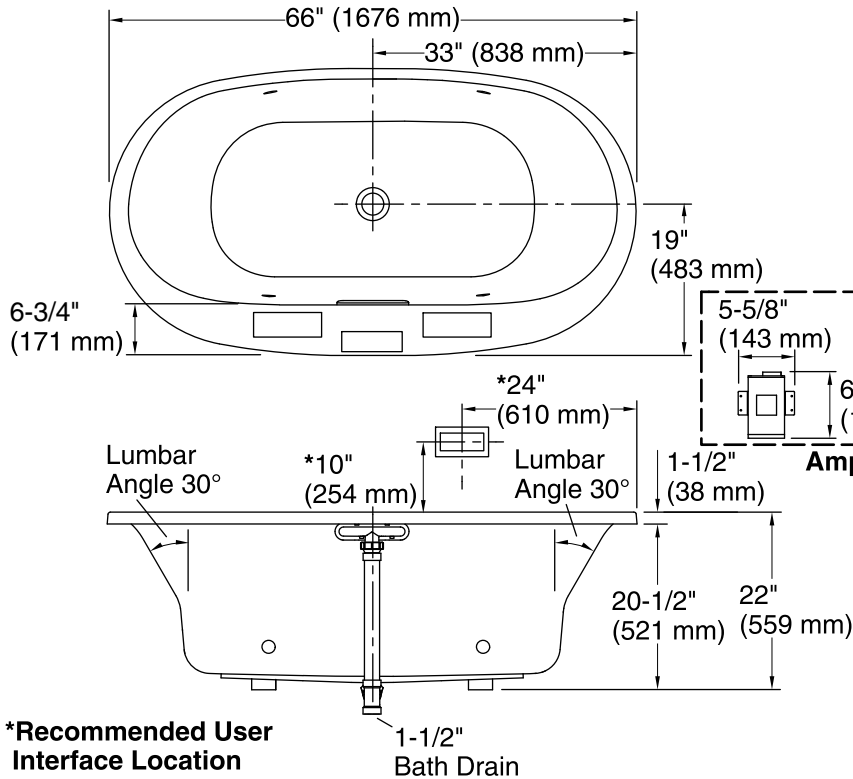

No change in measurements if connected with drain illustrated. (K-7272)

□ Recommended Faucet Location

Recommended Faucet Hole Location

Amplifier

User Interface

### Technical Information

All product dimensions are nominal.

Installation:	Drop-in, Under-mount
Drain location:	Center
Basin area, bottom:	47" x 26-1/4" (1193 mm x 666 mm)
Basin area, top:	61-3/16" x 28-3/8" (1554 mm x 721 mm)
Weight:	105 lbs (47.6 kg)
Minimum floor load:	52.6 lbs/ft <sup>2</sup> (256.8 kg/m <sup>2</sup> )
Water depth:	17-9/16" (446 mm)
Water capacity:	85.5 gal (323.7 L)
Template:	Drop-in, 1268439-7, required, included
Electrical component rating:	Amplifier: 120 V, 1.1 A, 50/60 Hz Heated Surface: 120 V, 0.5 A, 50/60 Hz, 65 W