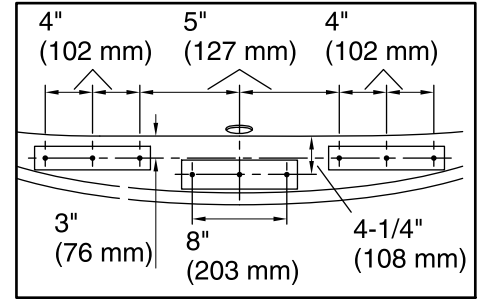

No change in measurements if connected with drain illustrated. (K-7272)

□ Recommended Faucet Location

Recommended Faucet Hole Location

Amplifier

User Interface