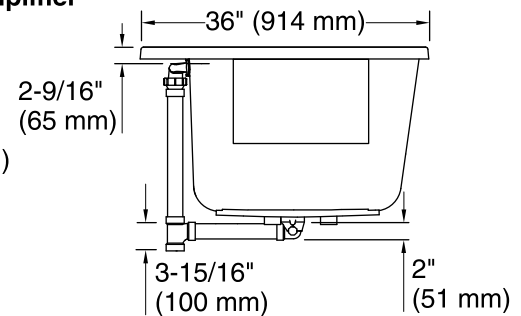

No change in measurements if connected with drain illustrated. (K-7272)

□ Recommended Faucet Location

Recommended Faucet Hole Location

Amplifier

User Interface

### Technical Information

All product dimensions are nominal.

Installation:	Drop-in, Under-mount
Drain location:	Center
Basin area, bottom:	47" x 26-1/4" (1193 mm x 666 mm)
Basin area, top:	61-3/16" x 28-3/8" (1554 mm x 721 mm)
Weight:	105 lbs (47.6 kg)
Minimum floor load:	52.6 lbs/ft <sup>2</sup> (256.8 kg/m <sup>2</sup> )
Water depth:	17-9/16" (446 mm)
Water capacity:	85.5 gal (323.7 L)
Template:	Drop-in, 1268439-7, required, included
Electrical component rating:	Amplifier: 120 V, 1.1 A, 50/60 Hz Heated Surface: 120 V, 0.5 A, 50/60 Hz, 65 W