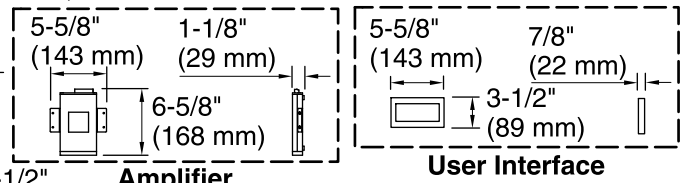

No change in measurements if connected with drain illustrated. (K-7272)

□ Recommended Faucet Location

Recommended Faucet Hole Location

Amplifier

User Interface

### Technical Information

All product dimensions are nominal.

Installation:	Drop-in, Under-mount
Drain location:	Center
Basin area, bottom:	47" x 26-1/4" (1193 mm x 666 mm)
Basin area, top:	61-3/16" x 28-3/8" (1554 mm x 721 mm)
Weight:	105 lbs (47.6 kg)
Minimum floor load:	52.6 lbs/ft <sup>2</sup> (256.8 kg/m <sup>2</sup> )
Water depth:	17-9/16" (446 mm)
Water capacity:	85.5 gal (323.7 L)
Template:	Drop-in, 1268439-7, required, included
Electrical component rating:	Amplifier: 120 V, 1.1 A, 50/60 Hz Heated Surface: 120 V, 0.5 A, 50/60 Hz, 65 W