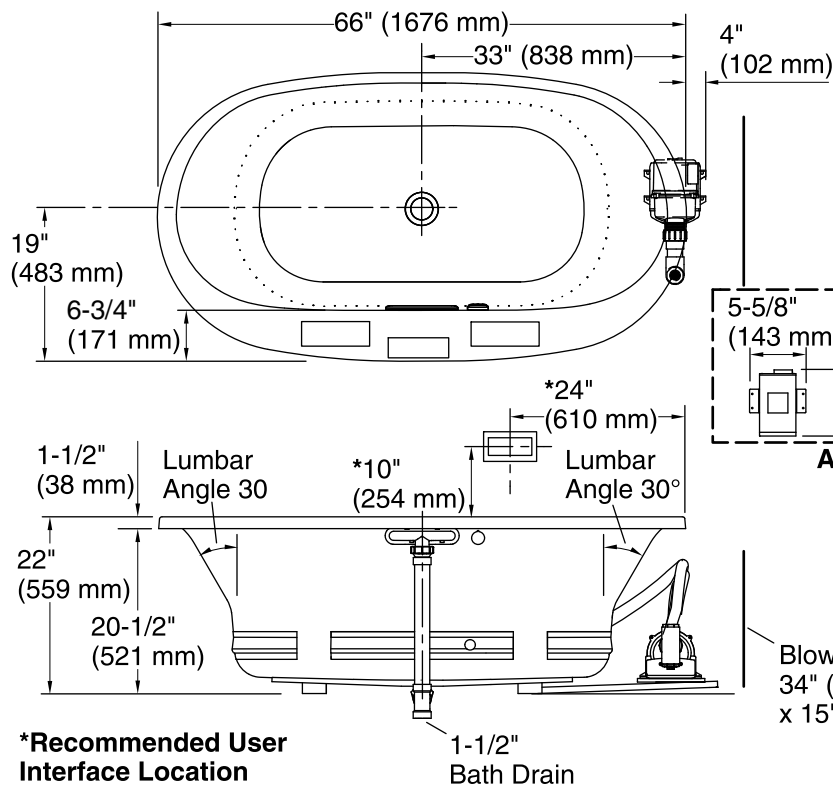

No change in measurements if connected with drain illustrated. (K-7272)

□ Recommended Faucet Location

Recommended Faucet Hole Location

Amplifier

User Interface

Blower/Control Access
34" (864 mm) W
x 15" (381 mm) H

Blower, Amplifier: 120 V, 15 A, 60 Hz

Technical Information

All product dimensions are nominal.

Installation:	Drop-in, Under-mount
Drain location:	Center
Basin area, bottom:	47" x 26-1/4" (1193 mm x 666 mm)
Basin area, top:	61-3/16" x 28-3/8" (1554 mm x 721 mm)
Weight:	120 lbs (54.4 kg)
Minimum floor load:	53.6 lbs/ft ² (261.7 kg/m ²)
Water depth:	17-9/16" (446 mm)
Water capacity:	85.5 gal (323.7 L)
Template:	Drop-in, 1268439-7, required, included
Electrical component rating:	Blower: 120 V, 10 A, 60 Hz Amplifier: 120 V, 1.1 A, 50/60 Hz
Amplifier channels:	2 at 15 W per channel 2 at 30 W per channel
Bluetooth® range:	33 ft (0.8 m)

Notes

Measure your actual product for rough-in details. Install this product according to the installation instructions.

The hot water supply should be 70% of the capacity of the bath or greater. Installations will vary.

Control amplifier fits 16" (406 mm) center studs. 25' (7.6 m) cables are included.

If installing a rim-mount faucet, make sure there is no interference above or below the deck before drilling any holes.