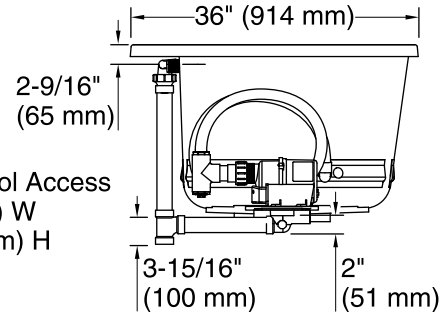

No change in measurements if connected with drain illustrated. (K-7272)

□ Recommended Faucet Location

Recommended Faucet Hole Location

Amplifier

User Interface

Blower/Control Access
34" (864 mm) W
x 15" (381 mm) H

Blower, Amplifier: 120 V, 15 A, 60 Hz

Technical Information

All product dimensions are nominal.

Installation:	Drop-in, Under-mount
Drain location:	Center
Basin area, bottom:	47" x 26-1/4" (1193 mm x 666 mm)
Basin area, top:	61-3/16" x 28-3/8" (1554 mm x 721 mm)
Weight:	120 lbs (54.4 kg)
Minimum floor load:	53.6 lbs/ft ² (261.7 kg/m ²)
Water depth:	17-9/16" (446 mm)
Water capacity:	85.5 gal (323.7 L)
Template:	Drop-in, 1268439-7, required, included
Electrical component rating:	Blower: 120 V, 10 A, 60 Hz Amplifier: 120 V, 1.1 A, 50/60 Hz
Amplifier channels:	2 at 15 W per channel 2 at 30 W per channel
Bluetooth® range:	33 ft (0.8 m)