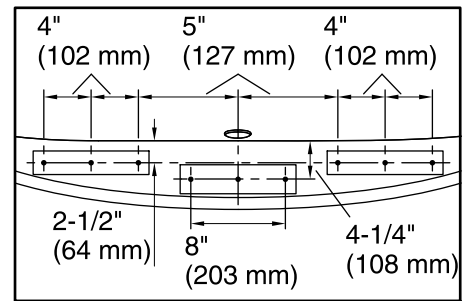

No change in measurements if connected with drain illustrated. (K-7272)

□ Recommended Faucet Location

Recommended Faucet Hole Location

Amplifier

User Interface

Blower/Control Access
34" (864 mm) W
x 15" (381 mm) H