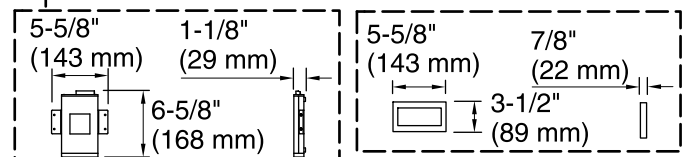

No change in measurements if connected with drain illustrated. (K-7272)

□ Recommended Faucet Location

Recommended Faucet Hole Location

Amplifier

User Interface

Blower/Control Access
34" (864 mm) W
x 15" (381 mm) H

Blower, Amplifier: 120 V, 15 A, 60 Hz

Technical Information

All product dimensions are nominal.

Installation:	Drop-in, Under-mount
Drain location:	Center
Basin area, bottom:	47" x 26-1/4" (1193 mm x 666 mm)
Basin area, top:	61-3/16" x 28-3/8" (1554 mm x 721 mm)
Weight:	120 lbs (54.4 kg)
Minimum floor load:	53.6 lbs/ft ² (261.7 kg/m ²)
Water depth:	17-9/16" (446 mm)
Water capacity:	85.5 gal (323.7 L)
Template:	Drop-in, 1268439-7, required, included
Electrical component rating:	Blower: 120 V, 10 A, 60 Hz Amplifier: 120 V, 1.1 A, 50/60 Hz
Amplifier channels:	2 at 15 W per channel 2 at 30 W per channel
Bluetooth® range:	33 ft (0.8 m)