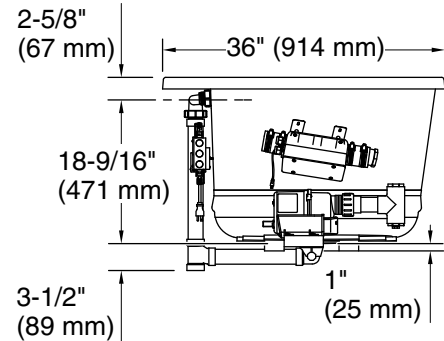

9-19-2025 16:20 - US/CA

Underscore®

66" x 36" drop-in Heated BubbleMassage™ air bath
with Bask® heated surface
K-5716-GHW

No change in measurements if connected with drain illustrated. (K-7272)

Drop-in Rim Detail

Blower Motor Access
30" (508 mm) W x 15" (381 mm) H Min

Required Electrical Service

Two dedicated circuits required, protected with Class A Ground-Fault Circuit-Interrupter (GFCI). Outside North America, this device may be known as a Residual Current Device (RCD).

Technical Information

All product dimensions are nominal.

Drain location:	Center
Basin area, bottom:	47" x 26-1/4" (1193 mm x 666 mm)
Basin area, top:	61-3/16" x 28-3/8" (1554 mm x 721 mm)
Weight:	90 lbs (40.8 kg)
Minimum floor load:	84.9 lbs/ft² (414.5 kg/m²)
Water depth:	17-9/16" (446 mm)
Water capacity:	85.5 gal (323.7 L)
Template:	Drop-in, 1268439-7, required, included
Electrical component rating:	Blower: 120 V, 10 A, 60 Hz Heated Surface: 120 V, 0.5 A, 60 Hz, 65 W