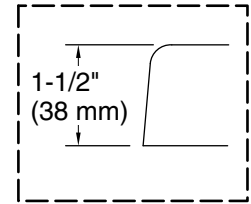

9-19-2025 16:20 - US/CA

Underscore®

66" x 36" drop-in Heated BubbleMassage™ air bath
with Bask® heated surface
K-5716-GHW

No change in measurements if connected with drain illustrated. (K-7272)

Drop-in Rim Detail