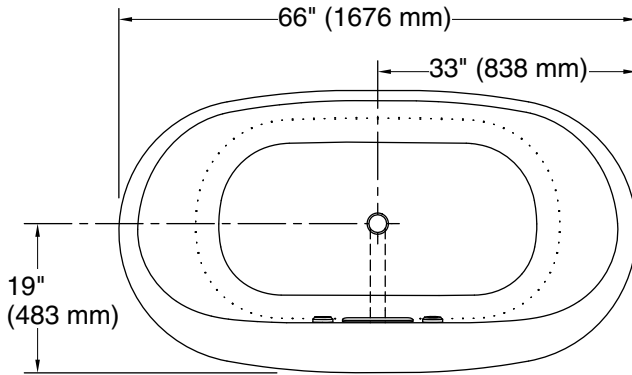

9-19-2025 16:20 - US/CA

Underscore®

66" x 36" drop-in Heated BubbleMassage™ air bath
with Bask® heated surface
K-5716-GHW

No change in measurements if connected with drain illustrated. (K-7272)

Drop-in Rim Detail

Technical Information

All product dimensions are nominal.

Drain location:	Center
Basin area, bottom:	47" x 26-1/4" (1193 mm x 666 mm)
Basin area, top:	61-3/16" x 28-3/8" (1554 mm x 721 mm)
Weight:	90 lbs (40.8 kg)
Minimum floor load:	84.9 lbs/ft² (414.5 kg/m²)
Water depth:	17-9/16" (446 mm)
Water capacity:	85.5 gal (323.7 L)
Template:	Drop-in, 1268439-7, required, included
Electrical component rating:	Blower: 120 V, 10 A, 60 Hz Heated Surface: 120 V, 0.5 A, 60 Hz, 65 W