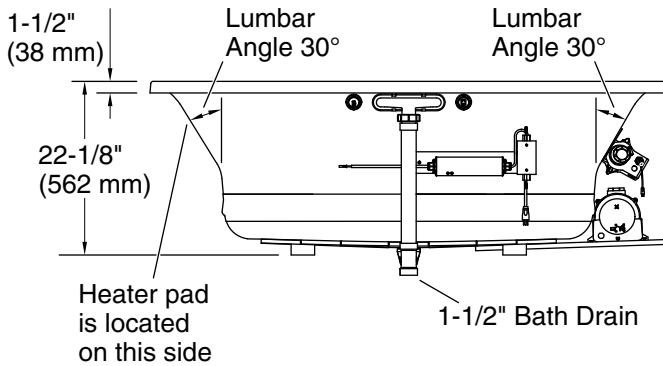

Required Electrical Service

Two dedicated circuits required, protected with Class A Ground-Fault Circuit-Interrupter (GFCI). Outside North America, this device may be known as a Residual Current Device (RCD).

Blower, Heated Surface:	120 V, 15 A, 60 Hz
Air bath:	120 V, 15 A, 60 Hz

Notes

Measure your actual product for rough-in details.

Install this product according to the installation instructions.

The hot water supply should be 70% of the capacity of the bath or greater. Installations will vary.

Technical Information

All product dimensions are nominal.

Drain location:	Center
Basin area, bottom:	47" x 26-1/4" (1193 mm x 666 mm)
Basin area, top:	61-3/16" x 28-3/8" (1554 mm x 721 mm)
Weight:	90 lbs (40.8 kg)
Minimum floor load:	84.9 lbs/ft² (414.5 kg/m²)
Water depth:	17-9/16" (446 mm)
Water capacity:	85.5 gal (323.7 L)
Template:	Drop-in, 1268439-7, required, included
Electrical component rating:	Blower: 120 V, 10 A, 60 Hz Heated Surface: 120 V, 0.5 A, 60 Hz, 65 W

1-800-4KOHLER (1-800-456-4537)

Kohler Co. reserves the right to make revisions without notice to product specifications.

For the most current Specification Sheet, go to www.kohler.com USA or www.kohler.ca Canada

9-19-2025 16:20 - US/CA