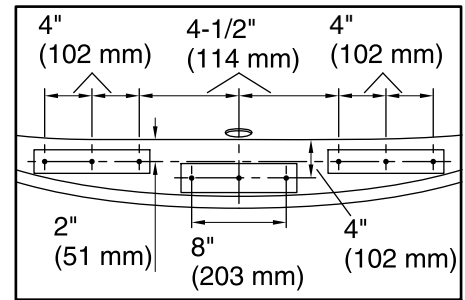

No change in measurements if connected with drain illustrated. (K-7272)

Recommended Faucet Hole Location