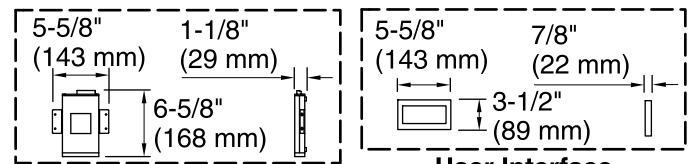

Recommended Faucet Hole Location

Required Electrical Service

One circuit required, protected with Class A Ground-Fault Circuit-Interrupter (GFCI). Outside North America, this device may be known as a Residual Current Device (RCD).

Amplifier: 120 V, 15 A, 50/60 Hz

Technical Information

All product dimensions are nominal.

Installation:	Drop-in, Under-mount
Drain location:	Center
Basin area, bottom:	43" x 25-5/8" (1093 mm x 651 mm)
Basin area, top:	55-9/16" x 28-3/8" (1411 mm x 720 mm)
Weight:	95 lbs (43.1 kg)
Minimum floor load:	49.5 lbs/ft² (241.7 kg/m²)
Water depth:	16-5/16" (415 mm)
Water capacity:	72.017 gal (272.6 L)
Template:	Drop-in, 1268438-7, required, included
Electrical component rating:	Amplifier: 120 V, 1.1 A, 50/60 Hz
Amplifier channels:	2 at 15 W per channel 2 at 30 W per channel
Bluetooth® range:	33 ft (0.8 m)

Notes

Measure your actual product for rough-in details. Install this product according to the installation instructions.

The hot water supply should be 70% of the capacity of the bath or greater. Installations will vary.

Control amplifier fits 16" (406 mm) center studs. Kit is required for under-mount installations (sold separately).

Provide a separate grounded outlet if connecting to a powered wireless device or adapter.

If installing a rim-mount faucet, make sure there is no interference above or below the deck before drilling any holes.