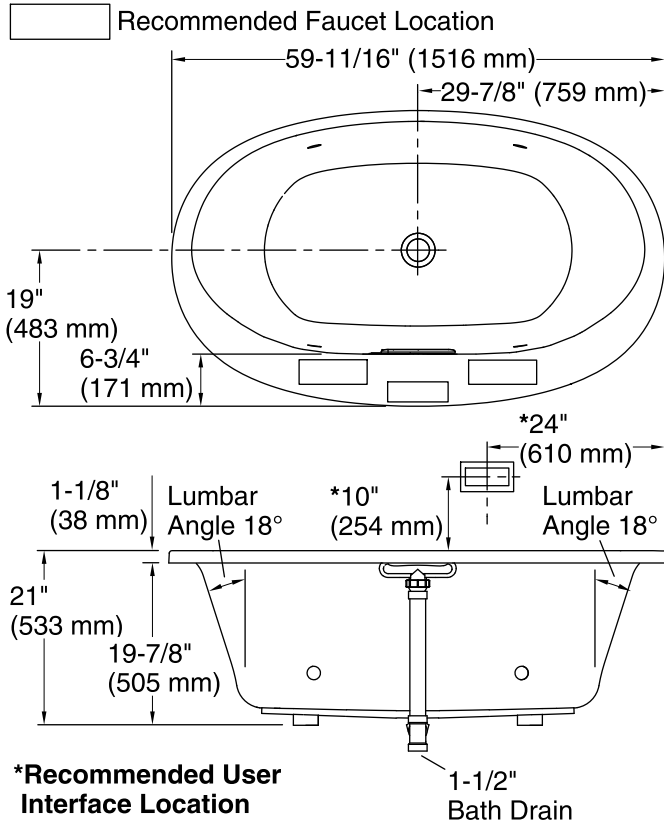

No change in measurements if connected with drain illustrated. (K-7272)

Recommended Faucet Hole Location