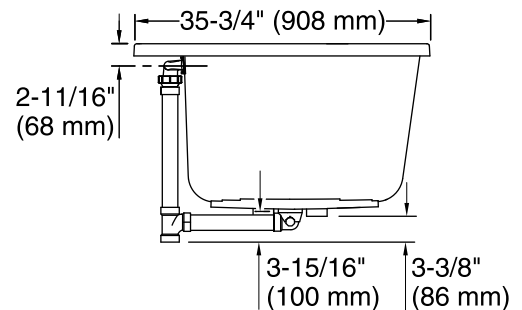

Required Electrical Service

One circuit required, protected with Class A Ground-Fault Circuit-Interrupter (GFCI). Outside North America, this device may be known as a Residual Current Device (RCD).

Amplifier: 120 V, 15 A, 50/60 Hz

Technical Information

All product dimensions are nominal.

Installation:	Drop-in, Under-mount
Drain location:	Center
Basin area, bottom:	43" x 25-5/8" (1093 mm x 651 mm)
Basin area, top:	55-9/16" x 28-3/8" (1411 mm x 720 mm)
Weight:	95 lbs (43.1 kg)
Minimum floor load:	49.5 lbs/ft² (241.7 kg/m²)
Water depth:	16-5/16" (415 mm)
Water capacity:	72.017 gal (272.6 L)
Template:	Drop-in, 1268438-7, required, included
Electrical component rating:	Amplifier: 120 V, 1.1 A, 50/60 Hz
Amplifier channels:	2 at 15 W per channel 2 at 30 W per channel
Bluetooth® range:	33 ft (0.8 m)

Notes

Measure your actual product for rough-in details. Install this product according to the installation instructions.

The hot water supply should be 70% of the capacity of the bath or greater. Installations will vary.

Control amplifier fits 16" (406 mm) center studs. Kit is required for under-mount installations (sold separately).

Provide a separate grounded outlet if connecting to a powered wireless device or adapter.

If installing a rim-mount faucet, make sure there is no interference above or below the deck before drilling any holes.