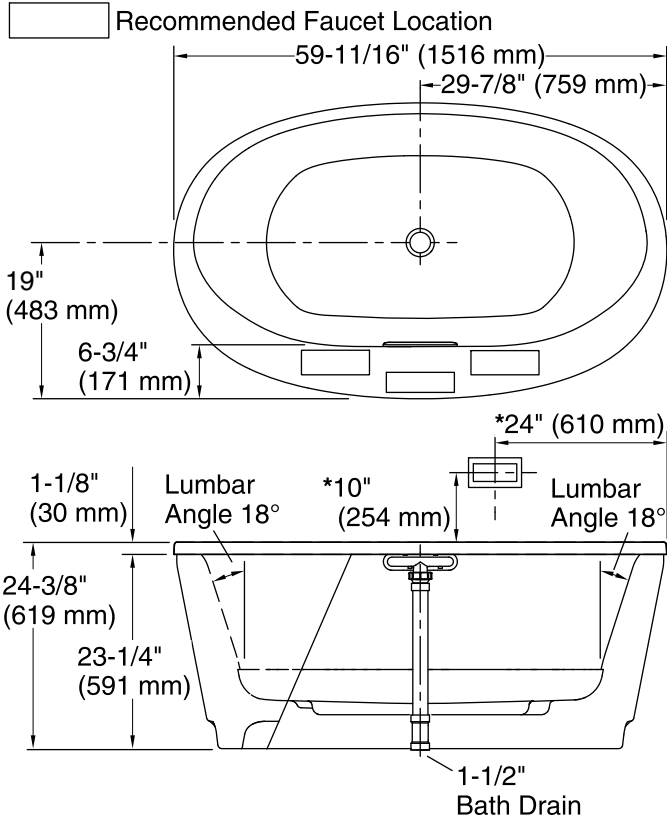

For the most current Specification Sheet, go to www.kohler.com.

9-7-2019 11:39 - US/CA/MX

THE BOLD LOOK
OF **KOHLER**®

No change in measurements if connected with drain illustrated. (K-7272)

Recommended Faucet Hole Location

Amplifier: 120 V, 15 A, 50/60 Hz

Technical Information

All product dimensions are nominal.

Installation:	Freestanding
Drain location:	Center
Basin area, bottom:	43" x 25-5/8" (1093 mm x 651 mm)
Basin area, top:	55-9/16" x 28-3/8" (1411 mm x 720 mm)
Weight:	90 lbs (40.8 kg)
Minimum floor load:	45.4 lbs/ft ² (221.7 kg/m ²)
Water depth:	16-5/16" (415 mm)
Water capacity:	72.017 gal (272.6 L)
Template:	Footprint, 1265462, not required, not included
Electrical component rating:	Amplifier: 120 V, 1.1 A, 50/60 Hz
Amplifier channels:	2 at 15 W per channel 2 at 30 W per channel

Notes

Measure your actual product for rough-in details. Install this product according to the installation instructions.

The hot water supply should be 70% of the capacity of the bath or greater. Installations will vary.