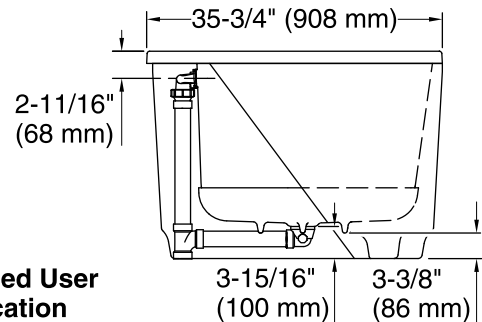

*Recommended User Interface Location

Required Electrical Service

One circuit required, protected with Class A Ground-Fault Circuit-Interrupter (GFCI). Outside North America, this device may be known as a Residual Current Device (RCD).

Amplifier: 120 V, 15 A, 50/60 Hz

Technical Information

All product dimensions are nominal.

Installation:	Freestanding
Drain location:	Center
Basin area, bottom:	43" x 25-5/8" (1093 mm x 651 mm)
Basin area, top:	55-9/16" x 28-3/8" (1411 mm x 720 mm)
Weight:	90 lbs (40.8 kg)
Minimum floor load:	45.4 lbs/ft² (221.7 kg/m²)
Water depth:	16-5/16" (415 mm)
Water capacity:	72.017 gal (272.6 L)
Template:	Footprint, 1265462, not required, not included
Electrical component rating:	Amplifier: 120 V, 1.1 A, 50/60 Hz
Amplifier channels:	2 at 15 W per channel 2 at 30 W per channel

Notes

Measure your actual product for rough-in details. Install this product according to the installation instructions.

The hot water supply should be 70% of the capacity of the bath or greater. Installations will vary.

Control amplifier fits 16" (406 mm) center studs. Provide a separate grounded outlet if connecting to a powered wireless device or adapter.

If installing a rim-mount faucet, make sure there is no interference above or below the deck before drilling any holes.