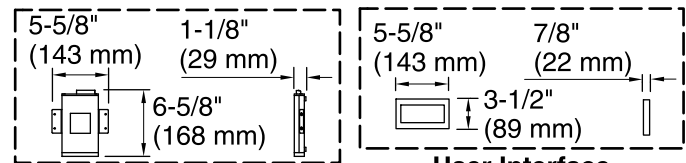

For the most current Specification Sheet, go to www.kohler.com.

9-7-2019 11:39 - US/CA/MX

THE BOLD LOOK
OF **KOHLER**®

No change in measurements if connected with drain illustrated. (K-7272)

Recommended Faucet Hole Location

Amplifier: 120 V, 15 A, 50/60 Hz

Technical Information

All product dimensions are nominal.

Installation:	Freestanding
Drain location:	Center
Basin area, bottom:	43" x 25-5/8" (1093 mm x 651 mm)
Basin area, top:	55-9/16" x 28-3/8" (1411 mm x 720 mm)
Weight:	90 lbs (40.8 kg)
Minimum floor load:	45.4 lbs/ft ² (221.7 kg/m ²)
Water depth:	16-5/16" (415 mm)
Water capacity:	72.017 gal (272.6 L)
Template:	Footprint, 1265462, not required, not included
Electrical component rating:	Amplifier: 120 V, 1.1 A, 50/60 Hz
Amplifier channels:	2 at 15 W per channel 2 at 30 W per channel