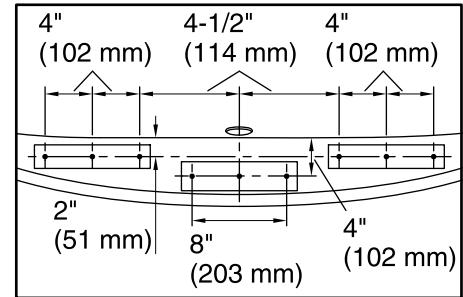

For the most current Specification Sheet, go to www.kohler.com.

9-7-2019 11:39 - US/CA/MX

THE BOLD LOOK
OF **KOHLER**®

No change in measurements if connected with drain illustrated. (K-7272)

Recommended Faucet Hole Location