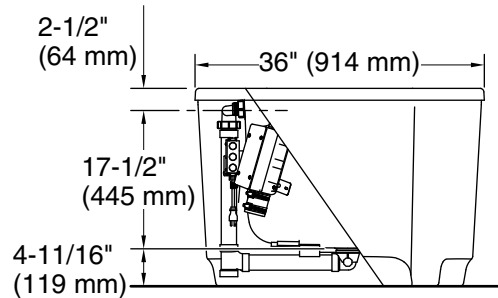

For the most current Specification Sheet, go to www.kohler.com.

3-2-2020 10:56 - US/CA

THE BOLD LOOK
OF **KOHLER**®

Underscore® Oval

60" x 36" Heated BubbleMassage™ air bath with Bask®
K-5702-GHW

No change in measurements if connected with drain illustrated. (K-7272)

Blower, Heated	120 V, 15 A, 60 Hz
Surface:	
Air bath:	120 V, 15 A, 60 Hz

Technical Information

All product dimensions are nominal.

Installation:	Freestanding
Drain location:	Center
Basin area, bottom:	43" x 25-5/8" (1093 mm x 651 mm)
Basin area, top:	55-9/16" x 28-3/8" (1411 mm x 720 mm)
Weight:	100 lbs (45.4 kg)
Minimum floor load:	45.4 lbs/ft ² (221.7 kg/m ²)
Water depth:	16-5/16" (415 mm)
Water capacity:	72.017 gal (272.6 L)
Template:	Footprint, 1265462, not required, not included
Electrical component rating:	Blower: 120 V, 10 A, 60 Hz Heated Surface: 120 V, 0.5 A, 60 Hz, 65