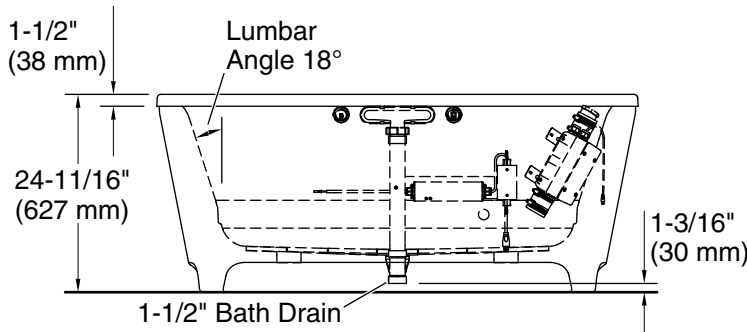

For the most current Specification Sheet, go to www.kohler.com.

3-2-2020 10:56 - US/CA

THE BOLD LOOK
OF **KOHLER**®

Underscore® Oval

60" x 36" Heated BubbleMassage™ air bath with Bask®
K-5702-GHW

No change in measurements if connected with drain illustrated. (K-7272)

Blower, Heated	120 V, 15 A, 60 Hz
Surface:	
Air bath:	120 V, 15 A, 60 Hz

Technical Information

All product dimensions are nominal.

Installation:	Freestanding
Drain location:	Center
Basin area, bottom:	43" x 25-5/8" (1093 mm x 651 mm)
Basin area, top:	55-9/16" x 28-3/8" (1411 mm x 720 mm)
Weight:	100 lbs (45.4 kg)
Minimum floor load:	45.4 lbs/ft ² (221.7 kg/m ²)
Water depth:	16-5/16" (415 mm)
Water capacity:	72.017 gal (272.6 L)
Template:	Footprint, 1265462, not required, not included
Electrical component rating:	Blower: 120 V, 10 A, 60 Hz Heated Surface: 120 V, 0.5 A, 60 Hz, 65