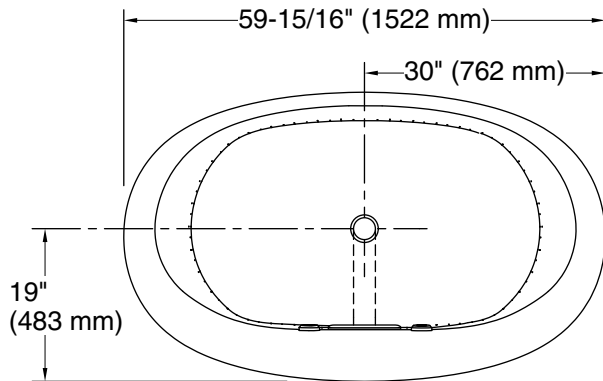

For the most current Specification Sheet, go to www.kohler.com.

3-2-2020 10:56 - US/CA

THE BOLD LOOK
OF **KOHLER**®

Underscore® Oval

60" x 36" Heated BubbleMassage™ air bath with Bask®
K-5702-GHW

No change in measurements if connected with drain illustrated. (K-7272)

Blower, Heated	120 V, 15 A, 60 Hz
Surface:	
Air bath:	120 V, 15 A, 60 Hz

Technical Information

All product dimensions are nominal.

Installation:	Freestanding
Drain location:	Center
Basin area, bottom:	43" x 25-5/8" (1093 mm x 651 mm)
Basin area, top:	55-9/16" x 28-3/8" (1411 mm x 720 mm)
Weight:	100 lbs (45.4 kg)
Minimum floor load:	45.4 lbs/ft ² (221.7 kg/m ²)
Water depth:	16-5/16" (415 mm)
Water capacity:	72.017 gal (272.6 L)
Template:	Footprint, 1265462, not required, not included
Electrical component rating:	Blower: 120 V, 10 A, 60 Hz Heated Surface: 120 V, 0.5 A, 60 Hz, 65