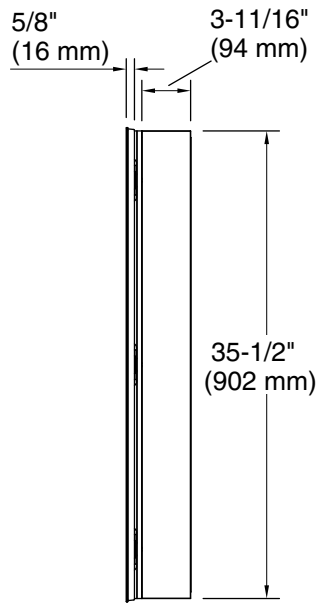

Technical Information

All product dimensions are nominal.

Lighting included: No

Notes

Install this product according to the installation instructions.