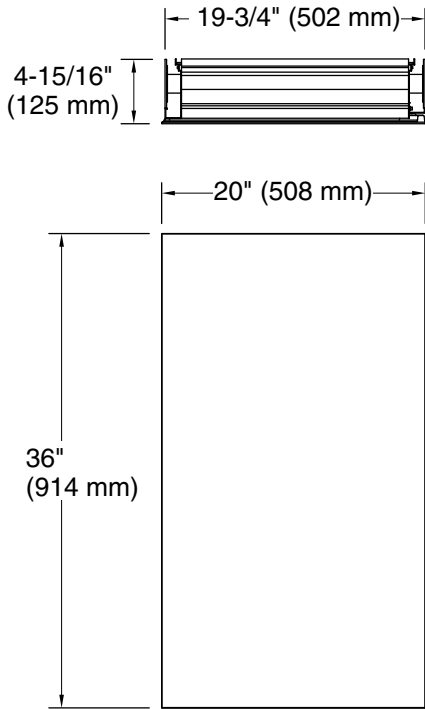

Technical Information

All product dimensions are nominal.

Lighting included: No

Notes

Install this product according to the installation instructions.