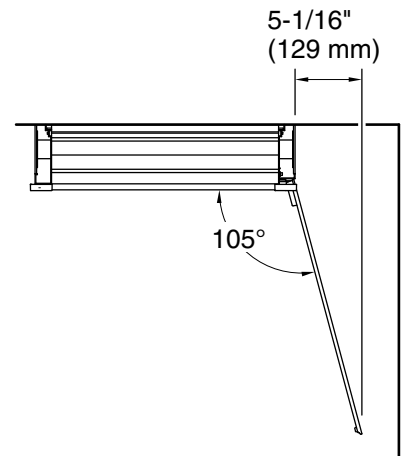

Technical Information

All product dimensions are nominal.

Lighting included: No

Notes

Install this product according to the installation instructions.