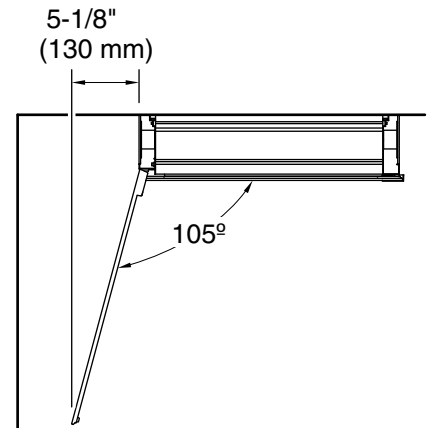

Technical Information

All product dimensions are nominal.

Notes

Install this product according to the installation guide.