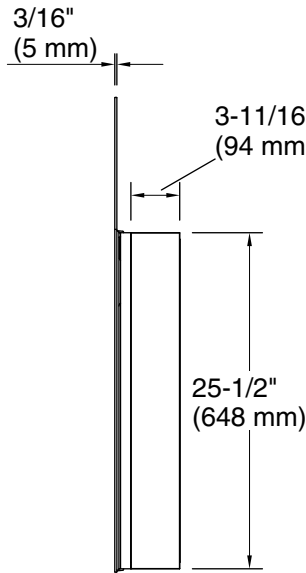

Technical Information

All product dimensions are nominal.

Notes

Install this product according to the installation guide.