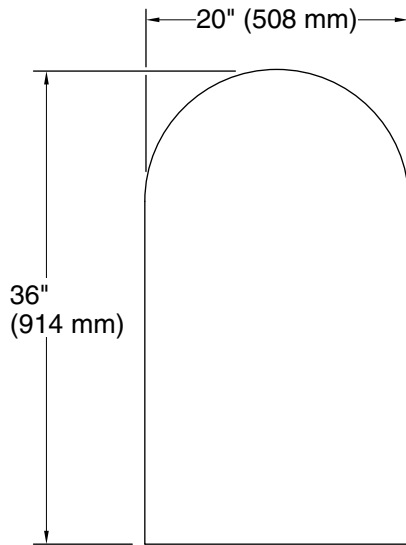

Technical Information

All product dimensions are nominal.

Notes

Install this product according to the installation guide.