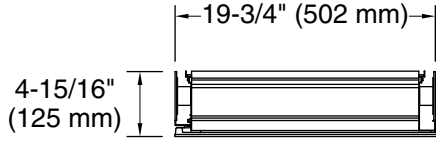

Technical Information

All product dimensions are nominal.

Notes

Install this product according to the installation guide.