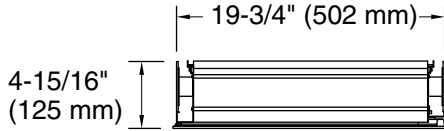

Technical Information

All product dimensions are nominal.

Notes

Install this product according to the installation guide.