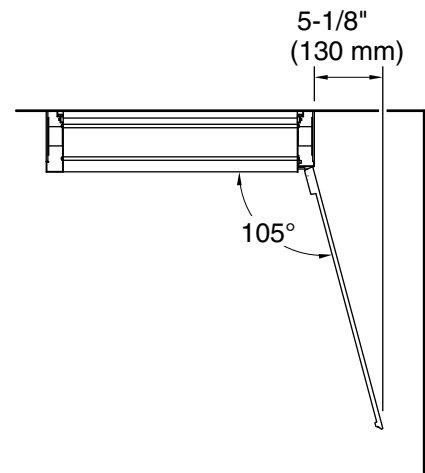

Technical Information

All product dimensions are nominal.

Notes

Install this product according to the installation guide.