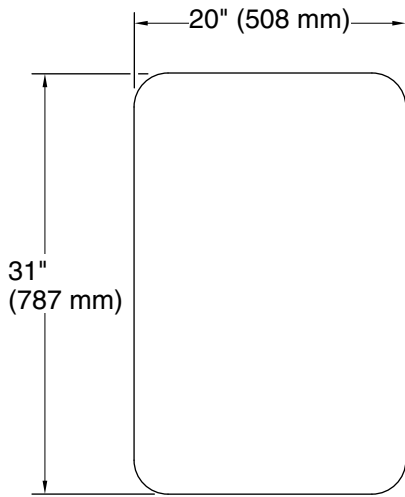

Technical Information

All product dimensions are nominal.

Notes

Install this product according to the installation guide.