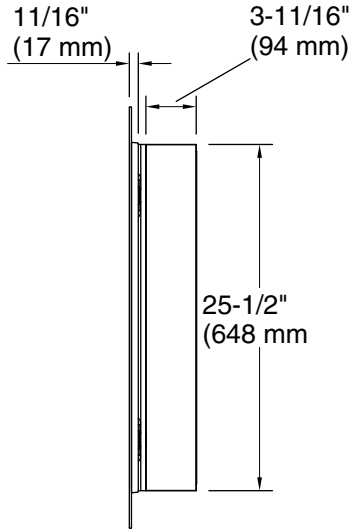

Technical Information

All product dimensions are nominal.

Notes

Install this product according to the installation guide.