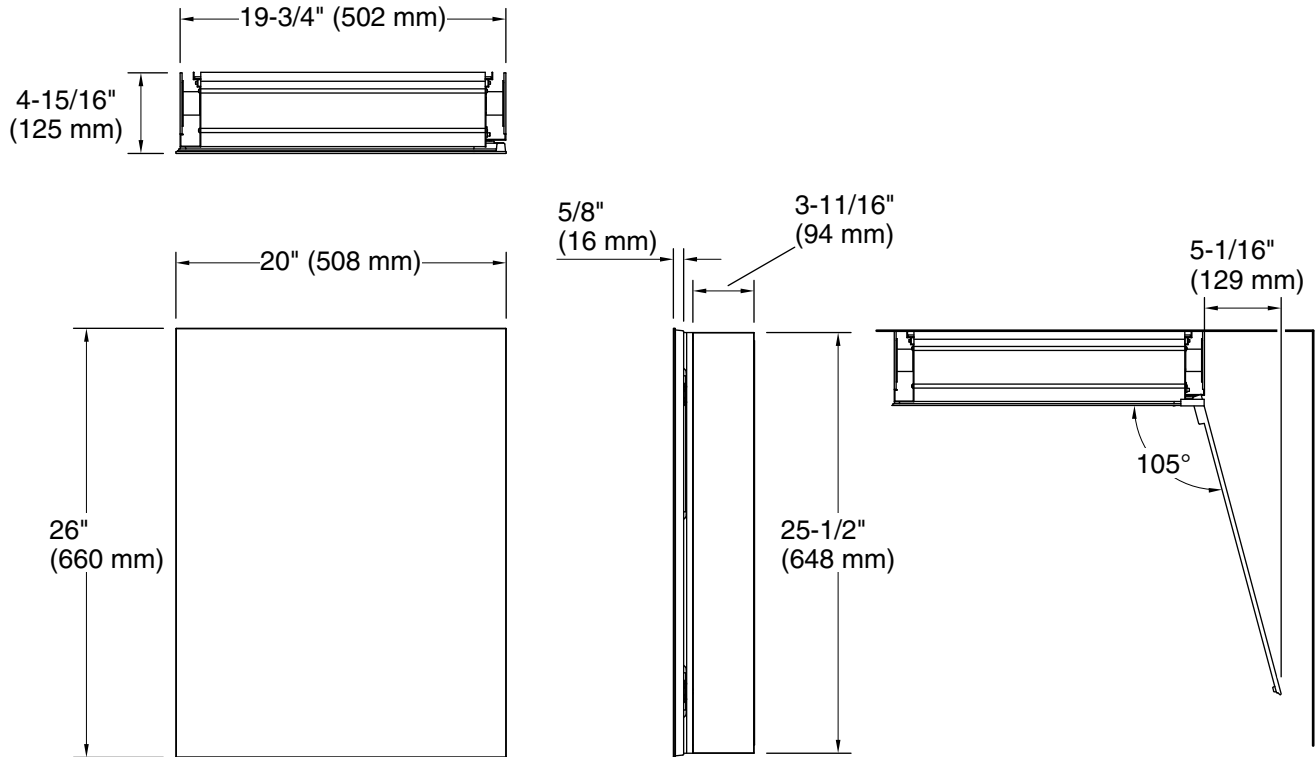

Technical Information

All product dimensions are nominal.

Notes

Install this product according to the installation guide.