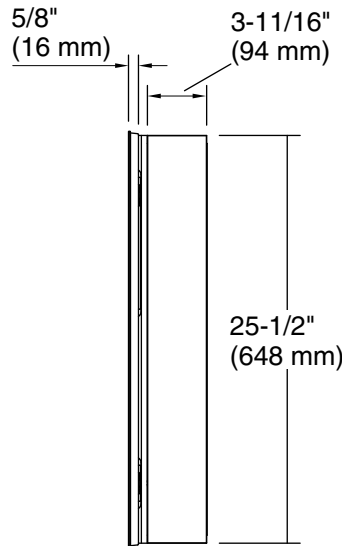

Technical Information

All product dimensions are nominal.

Notes

Install this product according to the installation guide.