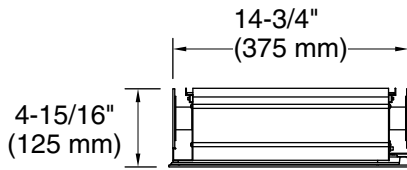

Technical Information

All product dimensions are nominal.

Notes

Install this product according to the installation guide.