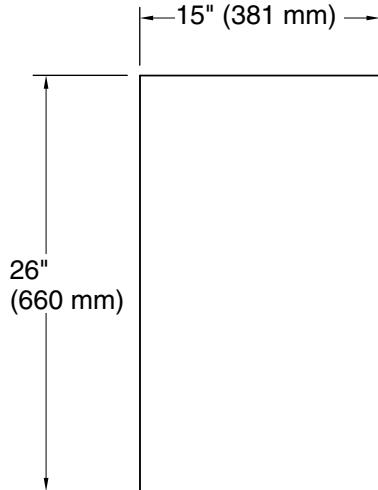

Technical Information

All product dimensions are nominal.

Notes

Install this product according to the installation guide.