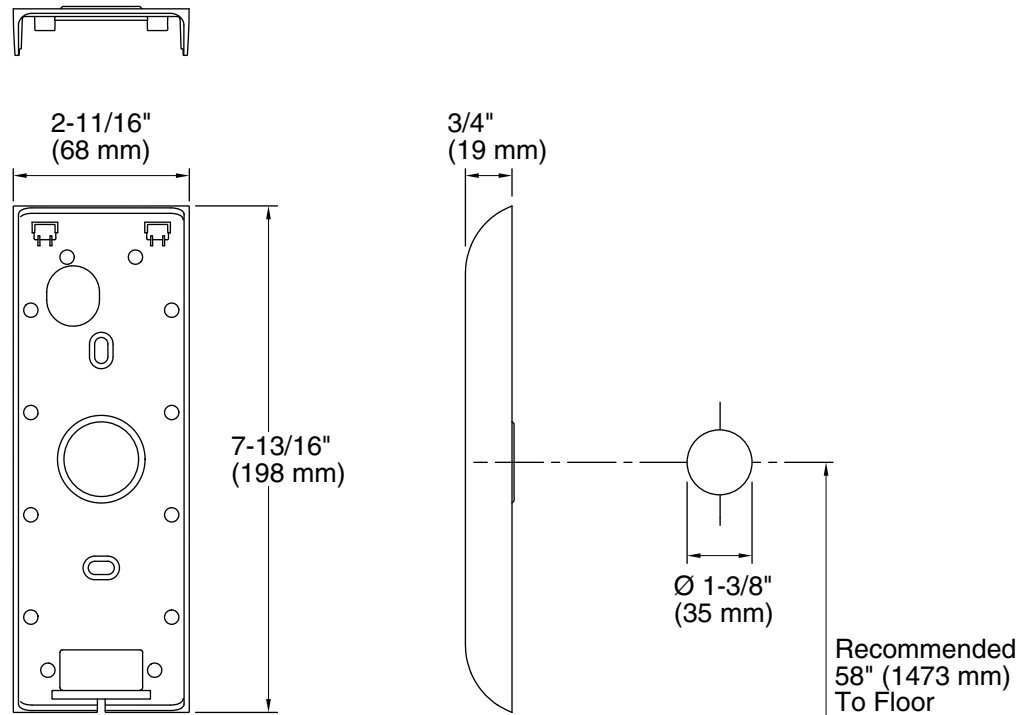

Technical Information

All product dimensions are nominal.

Drain included: No

Notes

Install this product according to the installation guide.