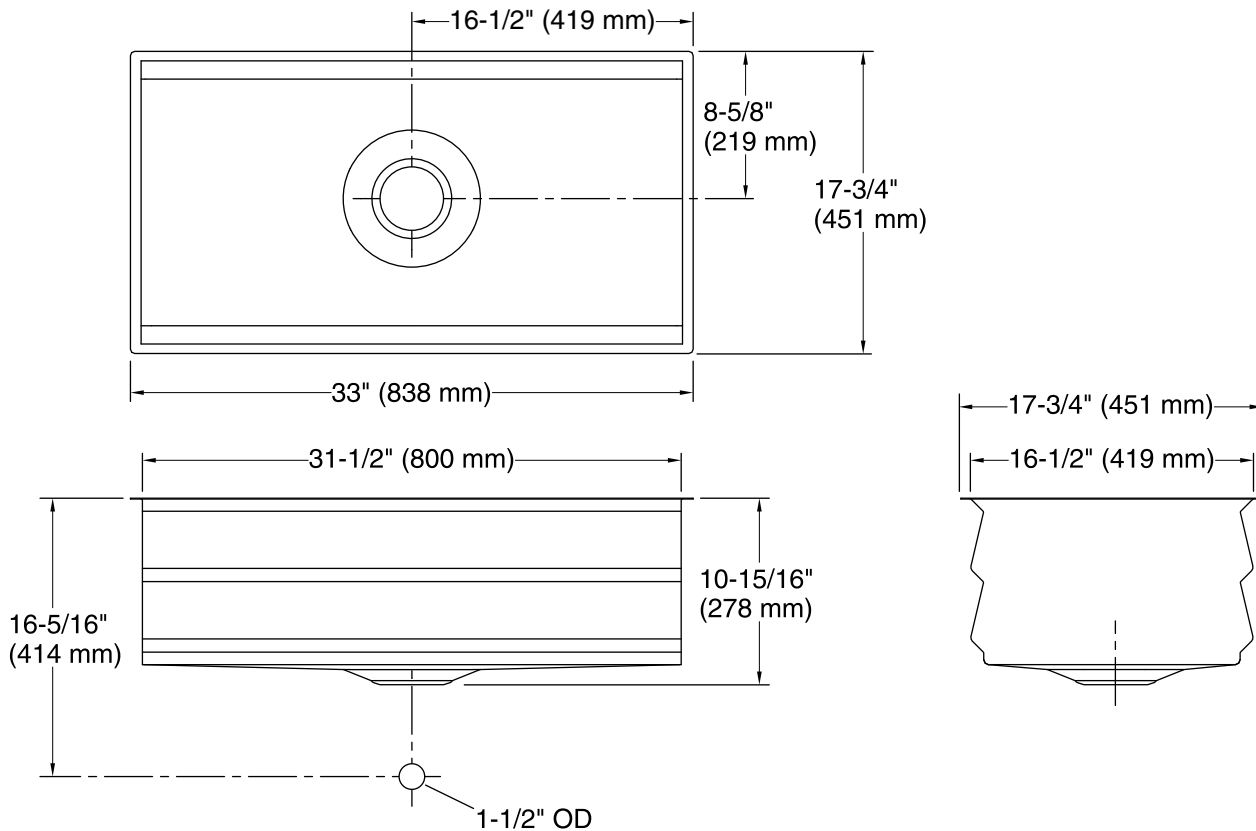

Features

- Large single bowl.
- 11-inch depth provides generous workspace.
- No faucet holes.
- Includes bamboo cutting board, two multipurpose grated racks, colander, and washbin.
- Three graduated ledges in basin allow you to place accessories at your preferred height.
- Accessories stack and slide on ledges for a custom arrangement.
- Beveled cone-shape basin slopes into drain, easily disposing debris.
- Medium size cutting board (10"x16") included with sink - covers 1/3 of sink.
- Also available: Large size cutting board 21"x16" - covers 2/3 of sink. (Sold separately # K-23680-NA)
- SilentShield sound-absorption technology offers quieter performance.
- Includes installation hardware.

Material

- 18-gauge stainless steel.

Installation

- Under-mount
- Minimum base cabinet width: 33"-36" (33" may require cabinet modifications).

Recommended Products/Accessories

K-6383 Soap Dispenser
K-8619 Flexible Kitchen Mat
K-8801 Sink Strainer
K-8799 Sink Strainer
K-8624 Dish Scraper

See website for detailed warranty information.

Technical Information

All product dimensions are nominal.

Bowl configuration:	Single
Installation:	Under-mount
Min. base cabinet width:	36" (914 mm)
Bowl area (Only):	Length: 31-1/2" (800 mm) Width: 16-1/2" (419 mm) Bowl depth: 10" (254 mm) Water depth: 10" (254 mm)
Drain hole:	3-3/4" (94 mm)
Template:	1093327-7, required, included