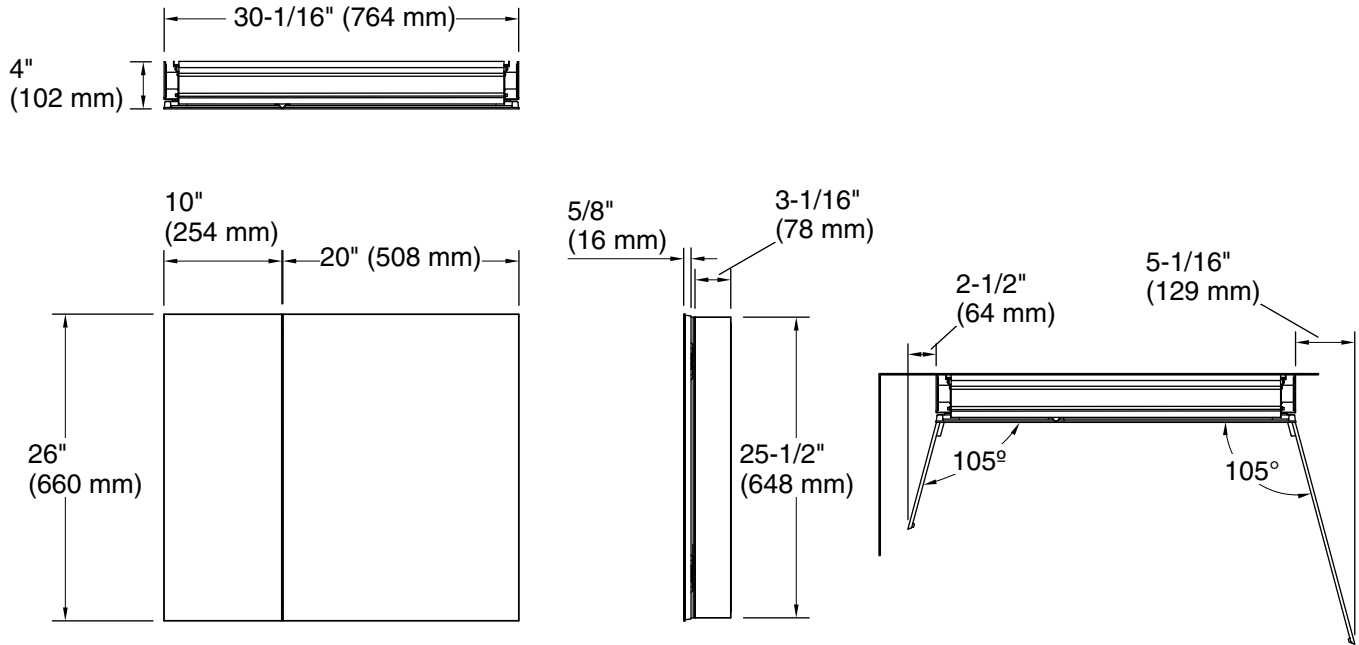

## Features

- Two adjustable tempered-glass shelves offer additional bathroom storage
- Two full-overlay mirrored doors with flat edges
- Three-way adjustable slow-close hinges with 105° opening capability for easy cabinet access
- Easy-hang bracket mounts cabinet securely and simplifies surface-mount applications
- Includes side mirror kit for surface-mount installation

## Installation

- Surface-mount or recessed
- Can be installed with left- or right-hand swing
- Includes mounting hardware for surface or recessed installation

### Technical Information

All product dimensions are nominal.