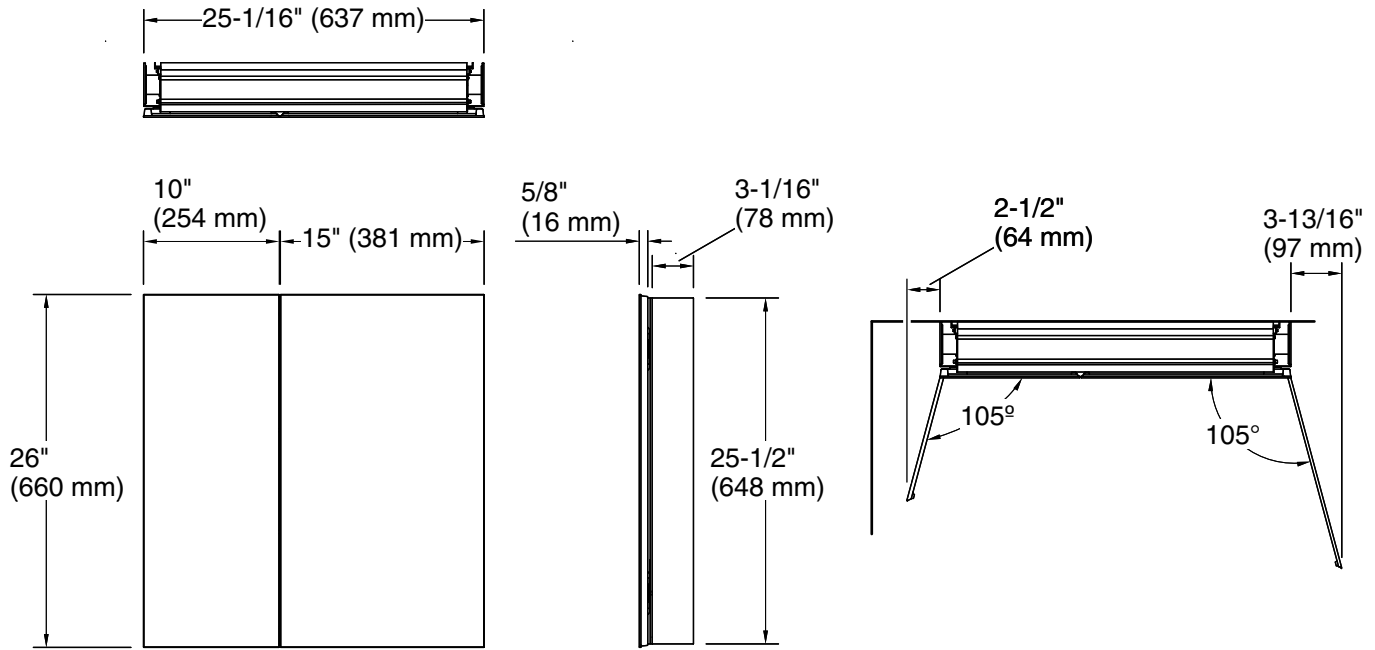

Technical Information

All product dimensions are nominal.

Notes

Install this product according to the installation guide.