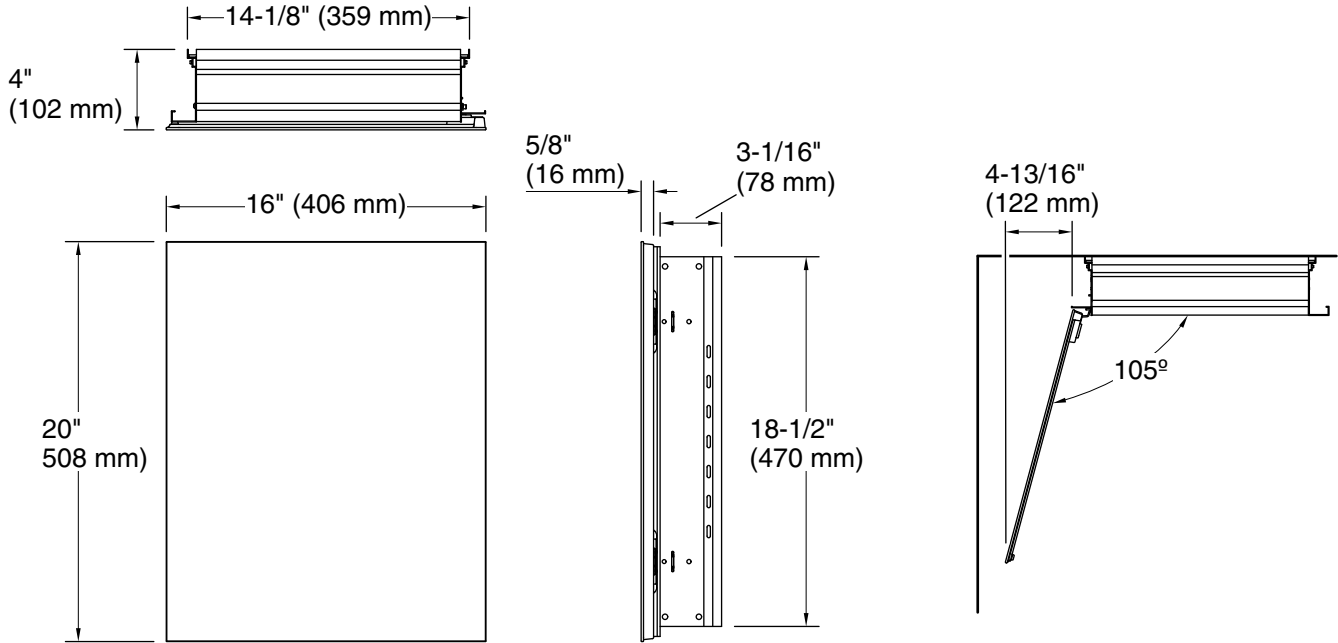

Features

- Recessed installation only
- Two adjustable tempered-glass shelves offer additional bathroom storage
- Full-overlay mirrored door with flat edges
- Three-way adjustable hinges with 105° opening capability for easy cabinet access
- Easy-hang bracket mounts cabinet securely and simplifies surface-mount applications

See website for detailed warranty information.

Technical Information

All product dimensions are nominal.

Notes

Install this product according to the installation guide.