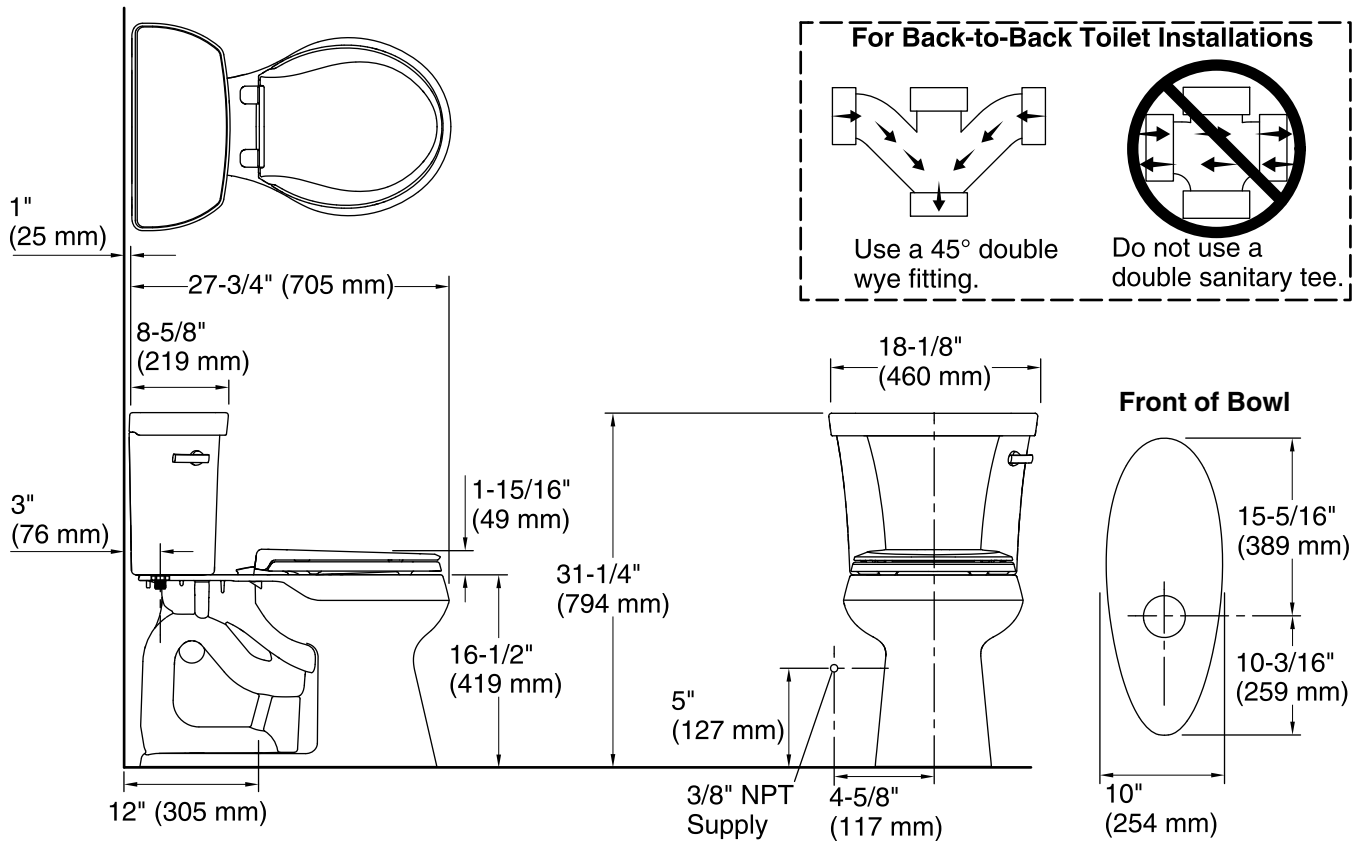

Technical Information

All product dimensions are nominal.

Toilet type:	Two-piece, Floor-mount
Waste Outlet:	Floor
Bowl shape:	Round-front
Flush type:	Class Five®
Trap passageway:	2-1/8" (54 mm)
Water Consumption	
Full:	1.28 gpf (4.8 lpf)
Water surface size:	10-1/2" x 8-1/4" (267 mm x 210 mm)
Rim to water surface:	5-3/8" (137 mm)
Rough-in:	12
Seat-mounting holes:	5-1/2" (140 mm)

Notes

Install this product according to the installation instructions.

For back-to-back toilet installations: Use only a 45° double wye fitting.

ADA, OBC, CSA B651 compliant when installed to the specific requirements of these regulations.

Plumbing codes may require elongated toilets and elongated, open-front seats in public bathrooms.

Accessibility standards may require controls to be located on the open side of the toilet.